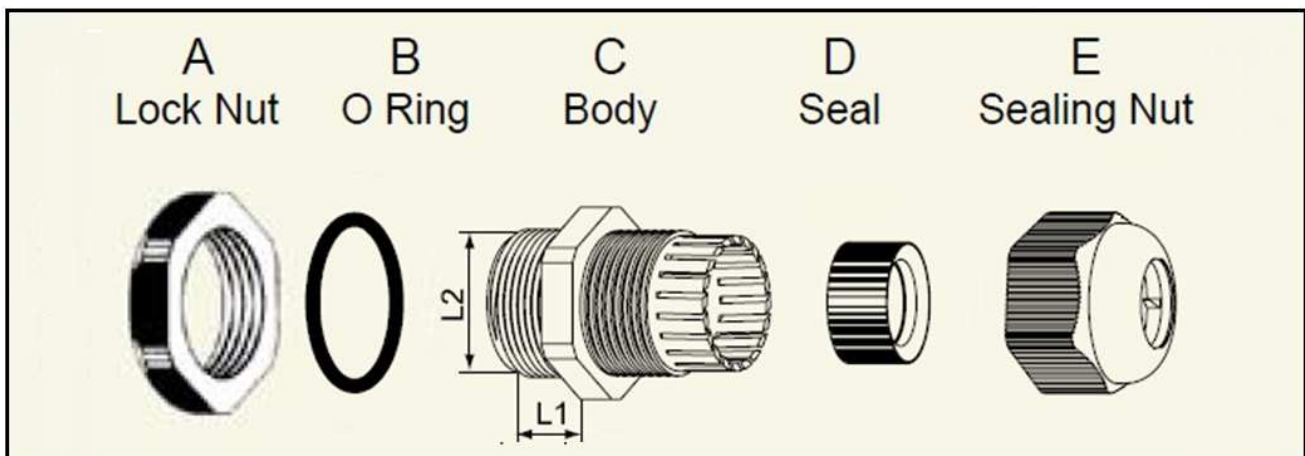

IP68 LONG THREAD CABLE GLAND PG-LD TYPE

Description:

Thread specifications: Long thread cable gland PG-LD type

Products Material: A,C,E part made of nylon PA66 (Fire rating UL94V-2)
B and D part adopts NBR rubber

Certified cable gland: UL,CE,TUV,ATEX,RoHS,REACH

Protection Level: IP68

Color type: Black(RAL9005),Light grey(RAL7035)

Working temperature: - 40 °C ~ + 100 °C

P/N	Thread Size	Cable Range (mm)	Thread O.D L2 (mm)	Thread Length L1 (mm)	Spanner Size A&E (mm)
CG-PG7-LD	PG7	4-6.5	12.5	15	19/16
CG-PG9-LD	PG9	4.5-8.5	15.2	15	22/19
CG-PG11-LD	PG11	5-10	18.6	15	24/22
CG-PG13,5-LD	PG13.5	6-11	20.4	15	26/24
CG-PG16-LD	PG16	8-13	22.5	15	30/27
CG-PG21-LD	PG21	13-18	28.3	15	36/33
CG-PG29-LD	PG29	18-25	37	15	46/42
CG-PG36-LD	PG36	23-32	47	18	56/52
CG-PG42-LD	PG42	30-38	54	20	65/60
CG-PG48-LD	PG48	37-44	59.3	20	69/68