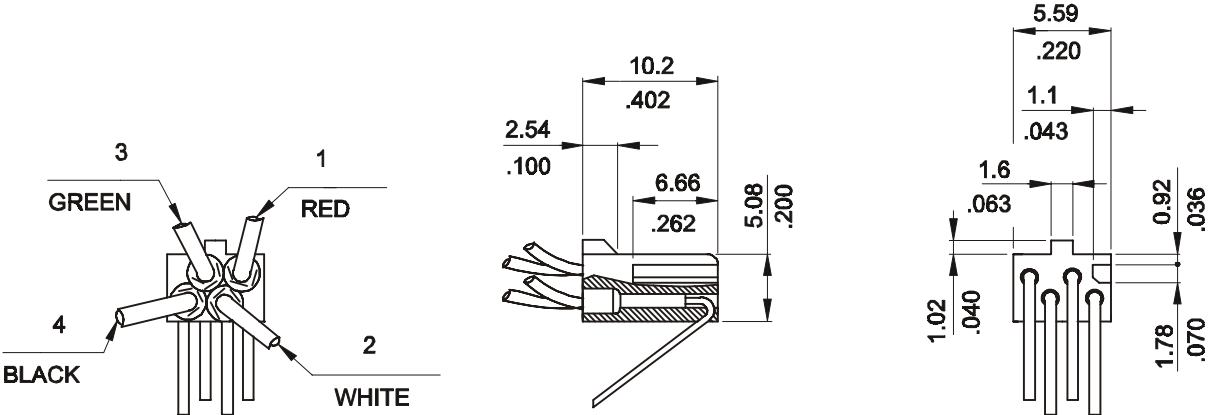

WIRE TELEPHONE JACKS FCC-68

6826 SERIES. 4/4 Jack INSERT 616.

Dimensional Information

CONEXCON Products specifications are subject to be changed without notice. Please contact Sales Office for further confirmation