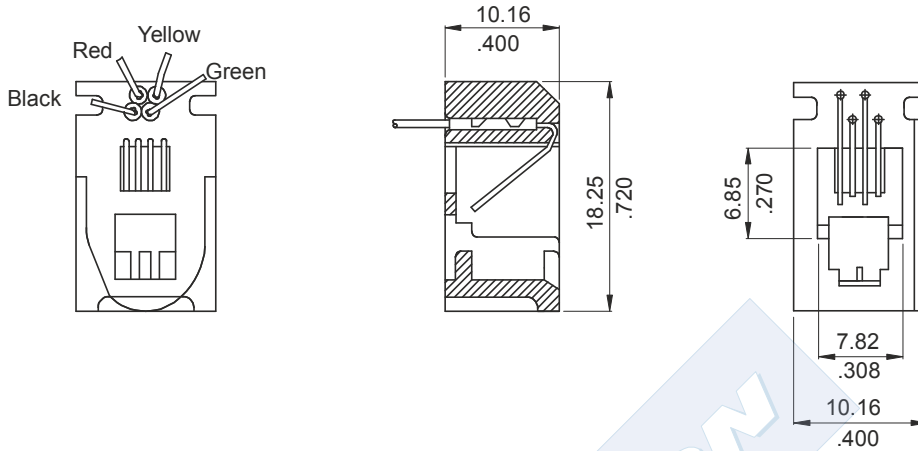

WIRE TELEPHONE JACK FCC-68

6829 SERIES. Jack 4/4 model 616 L.

Dimensional Information

6830 SERIES. Jack 6/6 model 623 K.

Dimensional Information

6831 SERIES. Jack 4/4 model 616 B.

Dimensional Information