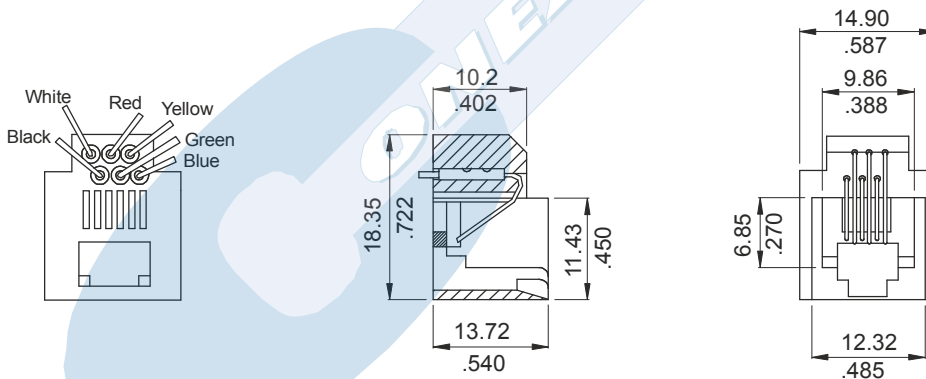

WIRE TELEPHONE JACK FCC-68

6829 SERIES. Jack 4/4 model 616 L.

Dimensional Information

6830 SERIES. Jack 6/6 model 623 K.

Dimensional Information

6831 SERIES. Jack 4/4 model 616 B.

Dimensional Information