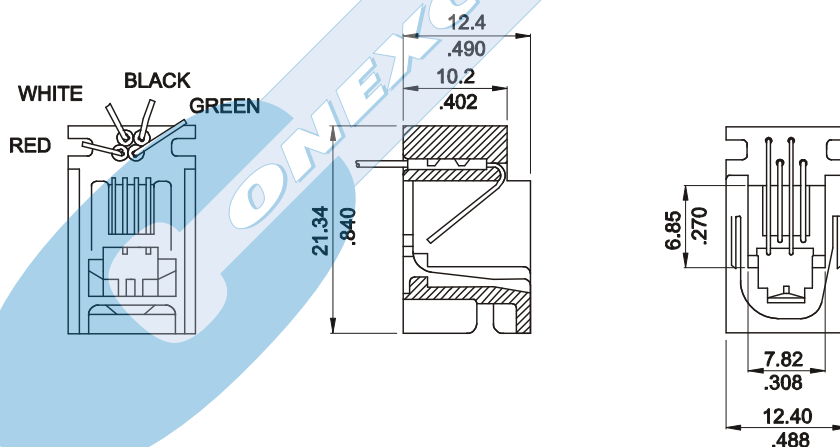

# WIRE TELEPHONE JACKS FCC-68

## 6835 SERIES. 4/4 Jack 616 M.

Dimensional Information

## 6836 SERIES. 4/4 Jack 616 P.

Dimensional Information

## 6837 SERIES. 6/6 Jack 6450.

Dimensional Information