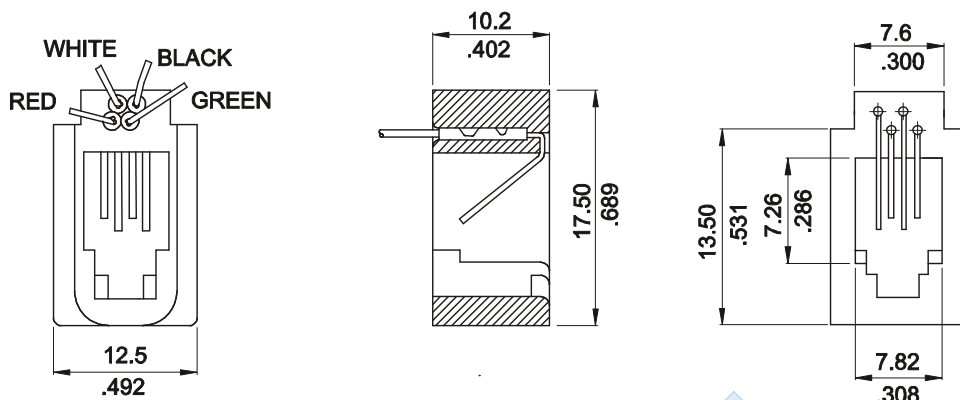

# WIRE TELEPHONE JACKS FCC-68

## 6835 SERIES. 4/4 Jack 616 M.

Dimensional Information

## 6836 SERIES. 4/4 Jack 616 P.

Dimensional Information