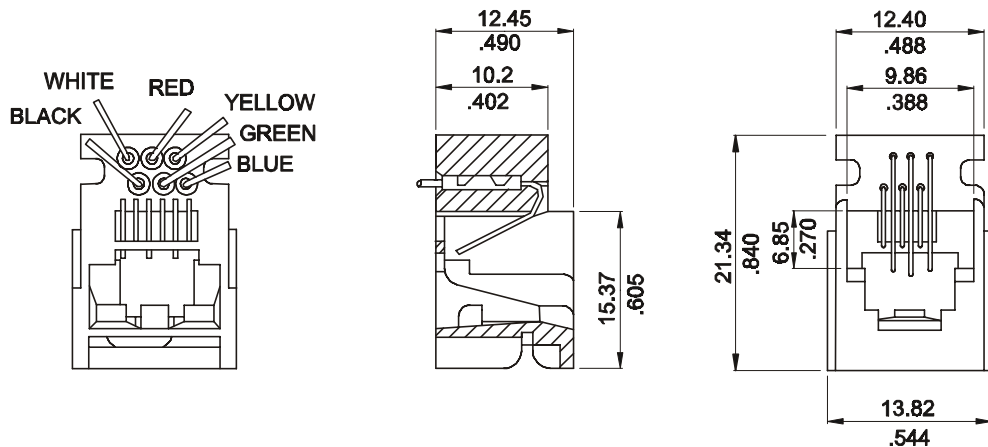

# WIRE TELEPHONE JACKS FCC-68

**6839 SERIES**. 6/6 Jack 623 P.

## Dimensional Information

CONEXCON Products specifications are subject to be changed without notice. Please contact Sales Office for further confirmation