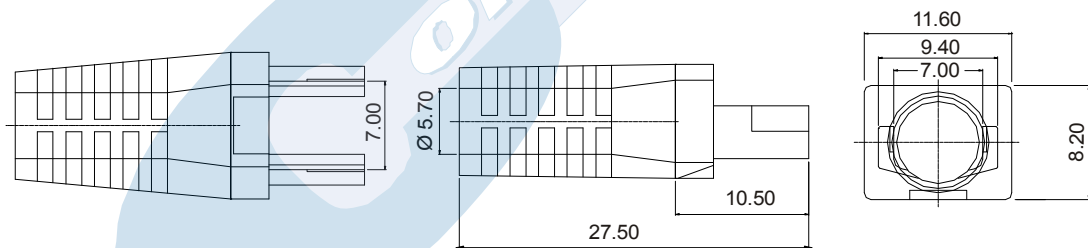

Part Number		COLOUR
Short Version	Long Version	
6870 - 1001	6870 - 2001	Grey
6870 - 1002	6870 - 2002	Blue
6870 - 1003	6870 - 2003	Yellow
6870 - 1004	6870 - 2004	Black
6870 - 1005	6870 - 2005	Red
6870 - 1006	6870 - 2006	Green

LONG VERSION