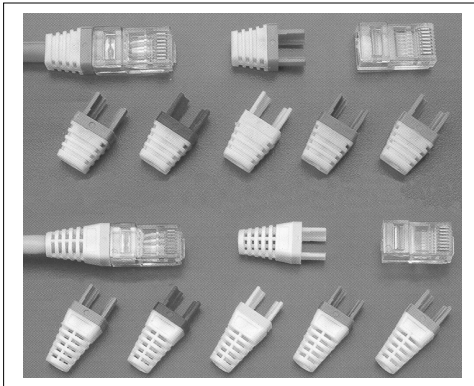

RJ45 PLUG COVER 5

6870 SERIES. RJ45 Cover.

General Features

- Protect RJ45 plugs 8 circuits
- Easy application
- Different colours. Standard colour grey
- Protect plug again twisting

Materials

- Insulator: PVC + ABS
- Operating temperature. -40°C to + 85° C
- RoHS compliant

Dimension Information

Part Number		COLOUR
Short Version	Long Version	
6870 - 1001	6870 - 2001	Grey
6870 - 1002	6870 - 2002	Blue
6870 - 1003	6870 - 2003	Yellow
6870 - 1004	6870 - 2004	Black
6870 - 1005	6870 - 2005	Red
6870 - 1006	6870 - 2006	Green