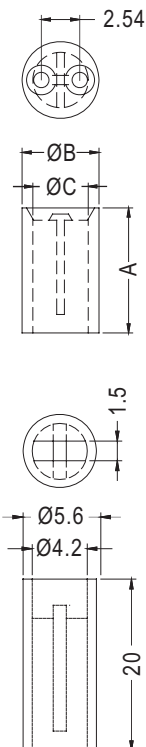

LED SPACER SUPPORT

PLASTECH

- MATERIAL: NYLON 66 (UL)
- FLAME CLASS :94V-2/94V-0
- COLOR:NATURAL/BLACK
- UNIT:mm

PART NO	A	PACKAGE
LED-1.5	1.5	2000
LED-2	2.0	
LED-2.5	2.5	
LED-3	3.0	
LED-3.5	3.5	
LED-4	4.0	
LED-4.5	4.5	
LED-5	5.0	
LED-5.5	5.5	
LED-6	6.0	

PART NO	A	PACKAGE
LED-6.5	6.5	2000
LED-6.8	6.8	
LED-7	7.0	
LED-7.5	7.5	
LED-8	8.0	
LED-8.5	8.5	
LED-8.8	8.8	
LED-9	9.0	
LED-9.5	9.5	
LED-10	10.0	
LED-10S	10.0	
LED-10.5	10.5	
LED-11	11.0	
LED-11.5	11.5	
LED-12	12.0	
LED-12.5	12.5	
LED-13	13.0	
LED-13.5	13.5	
LED-14	14.0	1000
LED-14.5	14.5	

PART NO	A	PACKAGE
LED-15	15.0	1000
LED-15.5	15.5	
LED-16	16.0	
LED-16.5	16.5	
LED-17	17.0	
LED-17.5	17.5	
LED-17.7	17.7	
LED-18	18.0	
LED-18.5	18.5	
LED-19	19.0	
LED-19.5	19.5	
LED-20	20.0	
LED-20.5	20.5	
LED-21	21.0	
LED-21.5	21.5	
LED-22	22.0	
LED-22.5	22.5	
LED-23	23.0	
LED-23.5	23.5	
LED-24	24.0	

LED SPACER SUPPORT

PLASTECH

- MATERIAL: NYLON 66 (UL)
- FLAME CLASS :94V-2
- COLOR:NATURAL/BLACK
- UNIT:mm

PART NO	A	B	C	PACKAGE
LEDW-2	2.0	5.6	3.5	2000
LEDW-5	5.0	5.0	3.6	
LEDW-9	9.0			
LEDW-12	12.0			
LEDW-15	15.0	5.6	4.2	1000
LEDW-16	16.0			
LEDW-18.5	18.5			
LEDW-19	19.0			
LEDW-21	21.0			
LEDW-21.5	21.5			
LEDW-22	22.0			
LEDW-23.5	23.5			