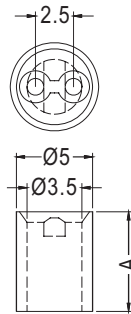

LED SPACER SUPPORT

PLASTECH

- MATERIAL: NYLON 66 (UL)
- FLAME CLASS :94V-2/94V-0
- COLOR:NATURAL/BLACK
- UNIT:mm

PART NO	A	PACKAGE
LED-1.5	1.5	2000
LED-2	2.0	
LED-2.5	2.5	
LED-3	3.0	
LED-3.5	3.5	
LED-4	4.0	
LED-4.5	4.5	
LED-5	5.0	
LED-5.5	5.5	
LED-6	6.0	

PART NO	A	PACKAGE
LED-6.5	6.5	2000
LED-6.8	6.8	
LED-7	7.0	
LED-7.5	7.5	
LED-8	8.0	
LED-8.5	8.5	
LED-8.8	8.8	
LED-9	9.0	
LED-9.5	9.5	
LED-10	10.0	
LED-10S	10.0	
LED-10.5	10.5	
LED-11	11.0	
LED-11.5	11.5	
LED-12	12.0	
LED-12.5	12.5	
LED-13	13.0	
LED-13.5	13.5	
LED-14	14.0	1000
LED-14.5	14.5	

PART NO	A	PACKAGE
LED-15	15.0	1000
LED-15.5	15.5	
LED-16	16.0	
LED-16.5	16.5	
LED-17	17.0	
LED-17.5	17.5	
LED-17.7	17.7	
LED-18	18.0	
LED-18.5	18.5	
LED-19	19.0	
LED-19.5	19.5	
LED-20	20.0	
LED-20.5	20.5	
LED-21	21.0	
LED-21.5	21.5	
LED-22	22.0	
LED-22.5	22.5	
LED-23	23.0	
LED-23.5	23.5	
LED-24	24.0	