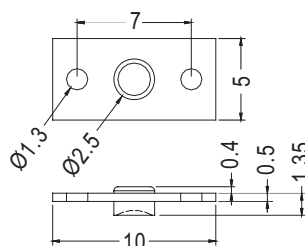

PART NO	PACKAGE
LEM-36	1000

- MATERIAL:PMMA
- COLOR:NATURAL
- UNIT:mm

PART NO	PACKAGE
LEM-1	1000

PART NO	PACKAGE
LEM-2	1000

PART NO	PACKAGE
LEM-16	1000