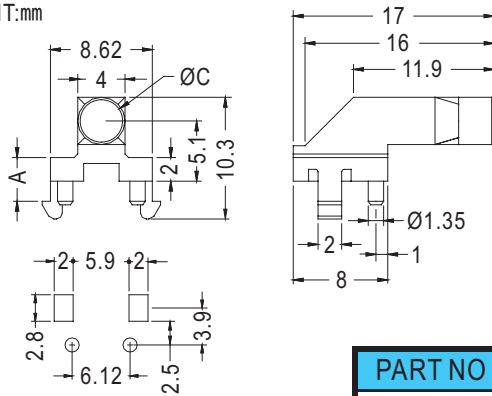

LIGHT PIPE

PLASTECH

- MATERIAL:PC (UL)
- FLAME CLASS :94V-0/94V-2
- COLOR:CLEAR
- UNIT:mm

MOUNTING HOLES

PART NO	A	B	C	PACKAGE
LPF1-517	3.7	10.3	4.0	2000
LPF1-518	4.1	10.7	2.6	

2

LIGHT PIPE

PLASTECH

- MATERIAL:PMMA
- COLOR:NATURAL
- UNIT:mm

PART NO	A	B	PACKAGE
LPG-1	41.5	1.3	250
LPG-2	76.5	1.2	100

LIGHT PIPE

PLASTECH

- MATERIAL:PC (UL)
- FLAME CLASS :94V-0/94V-2
- COLOR:CLEAR
- UNIT:mm

PART NO	PACKAGE
LEM-28	500