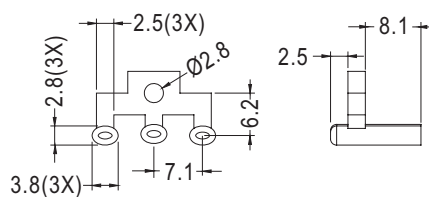

- MATERIAL:PMMA
- COLOR:NATURAL
- UNIT:mm

PART NO	A	B	PACKAGE
LPG-1	41.5	1.3	250
LPG-2	76.5	1.2	100

LIGHT PIPE

PLASTECH

- MATERIAL:PC (UL)
- FLAME CLASS :94V-0/94V-2
- COLOR:CLEAR
- UNIT:mm

PART NO	PACKAGE
LEM-28	500