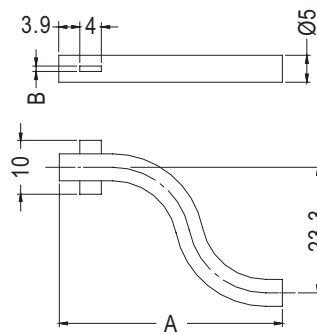

LIGHT PIPE

PLASTECH

- MATERIAL:PC (UL)
- FLAME CLASS :94V-0/94V-2
- COLOR:CLEAR
- UNIT:mm

MOUNTING HOLES

PART NO	A	B	C	PACKAGE
LPF1-517	3.7	10.3	4.0	2000
LPF1-518	4.1	10.7	2.6	

2

LIGHT PIPE

PLASTECH

- MATERIAL:PMMA
- COLOR:NATURAL
- UNIT:mm

PART NO	A	B	PACKAGE
LPG-1	41.5	1.3	250
LPG-2	76.5	1.2	100

LIGHT PIPE

PLASTECH

- MATERIAL:PC (UL)
- FLAME CLASS :94V-0/94V-2
- COLOR:CLEAR
- UNIT:mm

PART NO	PACKAGE
LEM-28	500