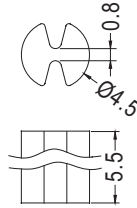

- MATERIAL: NYLON 66 (UL)
- FLAME CLASS :94V-2
- COLOR:NATURAL/BLACK
- UNIT:mm

PART NO	PACKAGE
LEDV-5.5	2000

PART NO	A	PACKAGE
LEDV-42	42	1000

PART NO	PACKAGE
LEDT-2.4	2000

PART NO	A	PACKAGE
LEDH-1.5	1.5	2000
LEDH-2	2.0	
LEDH-2.5	2.5	
LEDH-3	3.0	
LEDH-3.5	3.5	
LEDH-4	4.0	
LEDH-4.5	4.5	
LEDH-5	5.0	
LEDH-5.5	5.5	
LEDH-6	6.0	
LEDH-6.5	6.5	
LEDH-7	7.0	
LEDH-7.5	7.5	
LEDH-8	8.0	
LEDH-8.5	8.5	

PART NO	A	PACKAGE
LEDH-9	9.0	2000
LEDH-9.5	9.5	
LEDH-10	10.0	
LEDH-10.5	10.5	
LEDH-11	11.0	
LEDH-11.5	11.5	
LEDH-12	12.0	
LEDH-12.5	12.5	
LEDH-13	13.0	
LEDH-13.5	13.5	
LEDH-14	14.0	
LEDH-14.5	14.5	
LEDH-15	15.0	
LEDH-15.5	15.5	
LEDH-18	18.0	