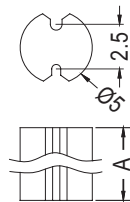

- MATERIAL: NYLON 66 (UL)
- FLAME CLASS :94V-2
- COLOR:NATURAL/BLACK
- UNIT:mm

PART NO	PACKAGE
LEDV-5.5	2000

PART NO	A	PACKAGE
LEDV-42	42	1000

PART NO	PACKAGE
LEDT-2.4	2000

PART NO	A	PACKAGE
LEDH-1.5	1.5	2000
LEDH-2	2.0	
LEDH-2.5	2.5	
LEDH-3	3.0	
LEDH-3.5	3.5	
LEDH-4	4.0	
LEDH-4.5	4.5	
LEDH-5	5.0	
LEDH-5.5	5.5	
LEDH-6	6.0	
LEDH-6.5	6.5	
LEDH-7	7.0	
LEDH-7.5	7.5	
LEDH-8	8.0	
LEDH-8.5	8.5	

PART NO	A	PACKAGE
LEDH-9	9.0	2000
LEDH-9.5	9.5	
LEDH-10	10.0	
LEDH-10.5	10.5	
LEDH-11	11.0	
LEDH-11.5	11.5	
LEDH-12	12.0	
LEDH-12.5	12.5	
LEDH-13	13.0	
LEDH-13.5	13.5	
LEDH-14	14.0	
LEDH-14.5	14.5	
LEDH-15	15.0	
LEDH-15.5	15.5	
LEDH-18	18.0	

PART NO	A	PACKAGE
LEDT-5	5.0	1000
LEDT-9	9.0	
LEDT-11	11.0	
LEDT-14.5	14.5	

PART NO	A	PACKAGE
LEDT-16.1	16.1	1000
LEDT-16.4	16.4	
LEDT-17.5	17.5	
LEDT-20	20.2	
LEDT-22	22.0	
LEDT-22.7	22.7	
LEDT-23.5	23.5	
LEDT-26	26.0	

- MATERIAL: NYLON 66 (UL)
- FLAME CLASS :94V-2
- COLOR:BLACK
- UNIT:mm

PART NO	A	PACKAGE
★ LEDG-3	3.0	2000
LEDG-4	4.0	