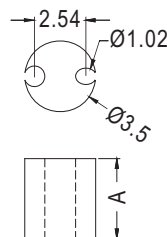

PART NO	A	PACKAGE
★ LEDG-3	3.0	2000
LEDG-4	4.0