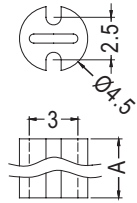

- MATERIAL: NYLON 66 (UL)
- FLAME CLASS :94V-2
- COLOR:NATURAL/BLACK
- UNIT:mm

PART NO	PACKAGE
LEDV-5.5	2000

PART NO	A	PACKAGE
LEDV-42	42	1000

PART NO	PACKAGE
LEDT-2.4	2000

PART NO	A	PACKAGE
LEDH-1.5	1.5	2000
LEDH-2	2.0	
LEDH-2.5	2.5	
LEDH-3	3.0	
LEDH-3.5	3.5	
LEDH-4	4.0	
LEDH-4.5	4.5	
LEDH-5	5.0	
LEDH-5.5	5.5	
LEDH-6	6.0	
LEDH-6.5	6.5	
LEDH-7	7.0	
LEDH-7.5	7.5	
LEDH-8	8.0	
LEDH-8.5	8.5	

PART NO	A	PACKAGE
LEDH-9	9.0	2000
LEDH-9.5	9.5	
LEDH-10	10.0	
LEDH-10.5	10.5	
LEDH-11	11.0	
LEDH-11.5	11.5	
LEDH-12	12.0	
LEDH-12.5	12.5	
LEDH-13	13.0	
LEDH-13.5	13.5	
LEDH-14	14.0	
LEDH-14.5	14.5	
LEDH-15	15.0	
LEDH-15.5	15.5	
LEDH-18	18.0	