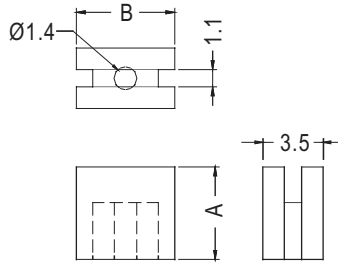

- MATERIAL: NYLON 66 (UL)
- FLAME CLASS :94V-2
- COLOR:NATURAL
- UNIT:mm

PART NO	A	B	PACKAGE
LED3X9	9.0	5.7	1000
LED3X9.5	9.5		
LED3X10	10.0		
LED3X10.5	10.5		
LED3X11	11.0	6.0	
LED3X11.5	11.5	5.7	
LED3X12	12.0		
LED3X12.5	12.5		
LED3X13	13.0		
LED3X13.6	13.6	7.0	
LED3X14	14.0		
LED3X14.5	14.5	5.7	
LED3X15	15.0		
LED3X15.5	15.5		
LED3X16	16.0		
LED3X16.5	16.5		
LED3X17	17.0		
LED3X17.5	17.5		
LED3X18	18.0		
LED3X18.5	18.5		
LED3X19	19.0		
LED3X19.5	19.5		

PART NO	A	B	PACKAGE
LED3X3	3.0	5.7	2000
LED3X3.5	3.5		
LED3X4	4.0		
LED3X4.5	4.5		
LED3X5	5.0		
LED3X5.5	5.5		
LED3X6	6.0		
LED3X6.5	6.5		
LED3X7	7.0		
LED3X7.5	7.5		
LED3X8	8.0		
LED3X8.5	8.5		

PART NO	A	B	C	D	PACKAGE
LED3X13-1	13.0	7.0	0.8	3.5	1000
LED3X16-1	16.0	6.0	0.9	3.9	

PART NO	PACKAGE
LED3X1.5R	2000

- MATERIAL: NYLON 66 (UL)
- FLAME CLASS :94V-2
- COLOR:NATURAL
- UNIT:mm

PART NO	PACKAGE
LED-208	2000