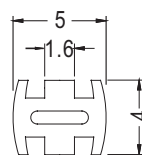

PART NO	A	B	PACKAGE
LED3X3	3.0	5.7	2000
LED3X3.5	3.5		
LED3X4	4.0		
LED3X4.5	4.5		
LED3X5	5.0		
LED3X5.5	5.5		
LED3X6	6.0		
LED3X6.5	6.5		
LED3X7	7.0		
LED3X7.5	7.5		
LED3X8	8.0		
LED3X8.5	8.5		

PART NO	A	B	C	D	PACKAGE
LED3X13-1	13.0	7.0	0.8	3.5	1000
LED3X16-1	16.0	6.0	0.9	3.9	

PART NO	PACKAGE
LED3X1.5R	2000

- MATERIAL: NYLON 66 (UL)
- FLAME CLASS :94V-2
- COLOR:NATURAL
- UNIT:mm

PART NO	PACKAGE
LED-208	2000