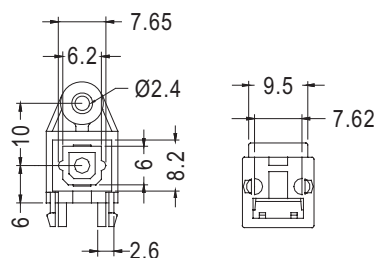

PART NO	PACKAGE
LEDA-2	1000

LED SPACER SUPPORT

PLASTECH

- MATERIAL:NYLON 66 (UL)
- FLAME CLASS :94V-2
- COLOR:NATURAL
- UNIT:mm

PART NO	PACKAGE
LEDA-15	1000

Photo TR HOLDER

PLASTECH

- MATERIAL:NYLON 66 (UL)+15%GF
- FLAME CLASS:94HB
- COLOR:BLACK
- UNIT:mm