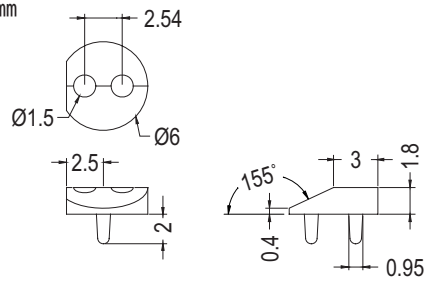

LED SPACER SUPPORT

PLASTECH

- MATERIAL:ABS (UL)
- FLAME CLASS:94HB
- COLOR:BLACK
- UNIT:mm

NEW

PART NO	PACKAGE
LEK-530	1000