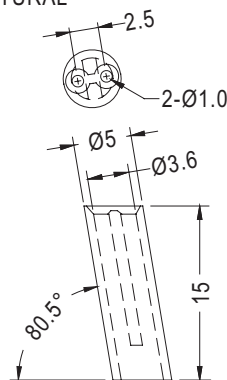

LED SPACER SUPPORT

PLASTECH

- MATERIAL:ABS (UL)
- FLAME CLASS:94HB
- COLOR:BLACK
- UNIT:mm

NEW

PART NO	PACKAGE
LEK-530	1000

LED SPACER SUPPORT

PLASTECH

- MATERIAL:ABS (UL)
- FLAME CLASS:94HB
- COLOR:NATURAL
- UNIT:mm

PART NO	PACKAGE
LEDA-2	1000

LED SPACER SUPPORT

PLASTECH

- MATERIAL:NYLON 66 (UL)
- FLAME CLASS :94V-2
- COLOR:NATURAL
- UNIT:mm

PART NO	PACKAGE
LEDA-15	1000

Photo TR HOLDER

PLASTECH

- MATERIAL:NYLON 66 (UL)+15%GF
- FLAME CLASS:94HB
- COLOR:BLACK
- UNIT:mm

PART NO	PACKAGE
PLT130T	1000