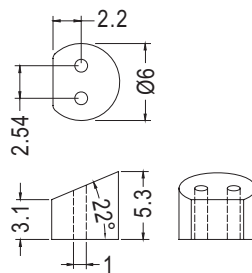

PART NO	PACKAGE
LEDA-2	1000

LED SPACER SUPPORT

PLASTECH

- MATERIAL:NYLON 66 (UL)
- FLAME CLASS :94V-2
- COLOR:NATURAL
- UNIT:mm

PART NO	PACKAGE
LEDA-15	1000

Photo TR HOLDER

PLASTECH

- MATERIAL:NYLON 66 (UL)+15%GF
- FLAME CLASS:94HB
- COLOR:BLACK
- UNIT:mm

PART NO	PACKAGE
PLT130T	1000