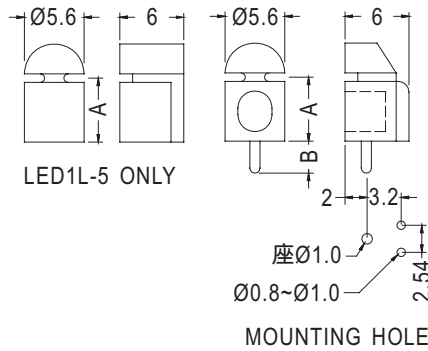

LED SPACER SUPPORT

PLASTECH

- MATERIAL: NYLON 66 (UL)
- FLAME CLASS :94V-2
- COLOR: BLACK/NATURAL
- UNIT:mm

PART NO	A	B	PACKAGE
LED1L-5	5.0	3.0	2000
LED1L-6	6.0		
LED1L-7	7.0		
LED1L-8	8.0	3.0	1000
LED1L-9	9.0		
LED1L-10	10.0	2.5	

LED SPACER SUPPORT

PLASTECH

3

- MATERIAL: NYLON 66 (UL)
- FLAME CLASS :94V-2
- COLOR: BLACK/NATURAL
- UNIT:mm

PART NO	A	B	PACKAGE
LEKH-3	3.0	2.9	1000
LEKH-4.5	4.5	2.5	
LEKH-6	6.0	2.5	
LEKH-7	7.0	2.5	
LEKH-9	9.0	2.9	
LEKH-10	10.0	2.9	

LED SPACER SUPPORT

PLASTECH

- MATERIAL: NYLON 66 (UL)
- FLAME CLASS :94V-2
- COLOR: NATURAL
- UNIT:mm

PART NO	PACKAGE
LEKH-6301	1000