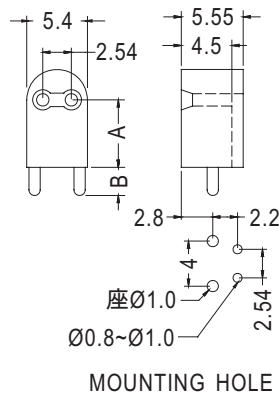

LED SPACER SUPPORT

PLASTECH

- MATERIAL: NYLON 66 (UL)
- FLAME CLASS :94V-2
- COLOR: BLACK/NATURAL
- UNIT:mm

PART NO	A	B	PACKAGE
LED1L-5	5.0	3.0	2000
LED1L-6	6.0		
LED1L-7	7.0		
LED1L-8	8.0	3.0	1000
LED1L-9	9.0		
LED1L-10	10.0	2.5	

LED SPACER SUPPORT

PLASTECH

3

- MATERIAL: NYLON 66 (UL)
- FLAME CLASS :94V-2
- COLOR: BLACK/NATURAL
- UNIT:mm

PART NO	A	B	PACKAGE
LEKH-3	3.0	2.9	1000
LEKH-4.5	4.5	2.5	
LEKH-6	6.0	2.5	
LEKH-7	7.0	2.5	
LEKH-9	9.0	2.9	
LEKH-10	10.0	2.9	

LED SPACER SUPPORT

PLASTECH

- MATERIAL: NYLON 66 (UL)
- FLAME CLASS :94V-2
- COLOR: NATURAL
- UNIT:mm

PART NO	PACKAGE
LEKH-6301	1000