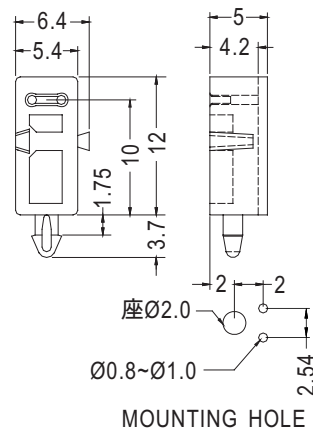

LED SPACER SUPPORT

PLASTECH

- MATERIAL: NYLON 66 (UL)
- FLAME CLASS :94V-2
- COLOR: NATURAL
- UNIT:mm