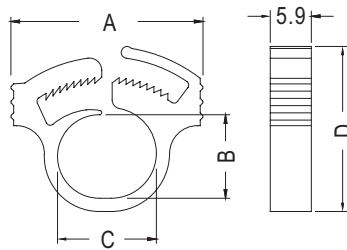

- MATERIAL:POM (UL)
- FLAME CLASS :94HB
- COLOR:NATURAL/BLACK
- UNIT:mm

PART NO	A	B	C	D	PACKAGE
SMAP-10	28.0	17.0	17.0	29.0	250
SMAP-11	27.6	12.0	14.2	23.7	

FIBER CABLE HOUSING

4

- MATERIAL:NYLON 66 (UL)
- FLAME CLASS :94V-2
- COLOR:NATURAL
- UNIT:mm

MOUNTING HOLES

PART NO	FITTING	PACKAGE
FSB-1	Screw	50
FSB-1A	Adhesive	

FIBER CABLE HOUSING

- MATERIAL:NYLON 66 (UL)
- FLAME CLASS :94V-2
- COLOR:NATURAL
- UNIT:mm

MOUNTING HOLES

PART NO	PACKAGE
FSB-2	50