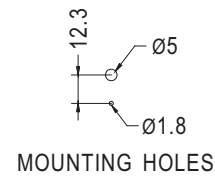

- MATERIAL:POM (UL)
- FLAME CLASS :94HB
- COLOR:NATURAL/BLACK
- UNIT:mm

PART NO	A	B	C	D	PACKAGE
SMAP-10	28.0	17.0	17.0	29.0	250
SMAP-11	27.6	12.0	14.2	23.7	

FIBER CABLE HOUSING

4

- MATERIAL:NYLON 66 (UL)
- FLAME CLASS :94V-2
- COLOR:NATURAL
- UNIT:mm

MOUNTING HOLES

PART NO	FITTING	PACKAGE
FSB-1	Screw	50
FSB-1A	Adhesive	

FIBER CABLE HOUSING

- MATERIAL:NYLON 66 (UL)
- FLAME CLASS :94V-2
- COLOR:NATURAL
- UNIT:mm

MOUNTING HOLES

PART NO	PACKAGE
FSB-2	50