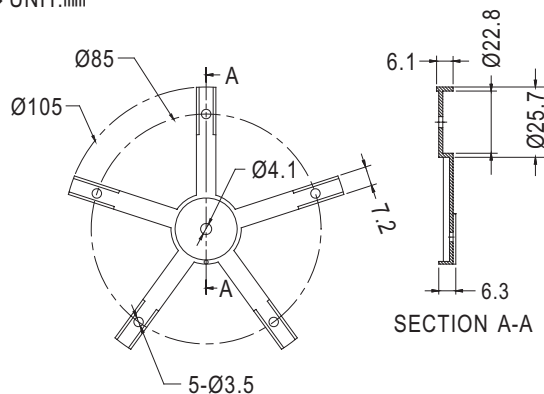

- MATERIAL:POM (UL)
- FLAME CLASS :94HB
- COLOR:NATURAL/BLACK
- UNIT:mm

PART NO	A	B	C	D	PACKAGE
SMAP-10	28.0	17.0	17.0	29.0	250
SMAP-11	27.6	12.0	14.2	23.7	

FIBER CABLE HOUSING

4

- MATERIAL:NYLON 66 (UL)
- FLAME CLASS :94V-2
- COLOR:NATURAL
- UNIT:mm

MOUNTING HOLES

PART NO	FITTING	PACKAGE
FSB-1	Screw	50
FSB-1A	Adhesive	

FIBER CABLE HOUSING

- MATERIAL:NYLON 66 (UL)
- FLAME CLASS :94V-2
- COLOR:NATURAL
- UNIT:mm

MOUNTING HOLES

PART NO	PACKAGE
FSB-2	50