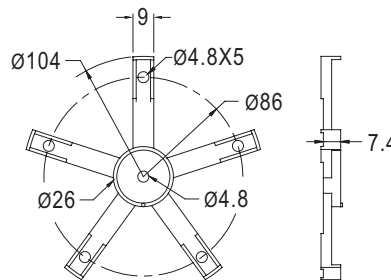

- MATERIAL:POM (UL)
- FLAME CLASS :94HB
- COLOR:NATURAL/BLACK
- UNIT:mm

PART NO	A	B	C	D	PACKAGE
SMAP-10	28.0	17.0	17.0	29.0	250
SMAP-11	27.6	12.0	14.2	23.7	

FIBER CABLE HOUSING

4

- MATERIAL:NYLON 66 (UL)
- FLAME CLASS :94V-2
- COLOR:NATURAL
- UNIT:mm

MOUNTING HOLES

PART NO	FITTING	PACKAGE
FSB-1	Screw	50
FSB-1A	Adhesive	

FIBER CABLE HOUSING

- MATERIAL:NYLON 66 (UL)
- FLAME CLASS :94V-2
- COLOR:NATURAL
- UNIT:mm

MOUNTING HOLES

PART NO	PACKAGE
FSB-2	50