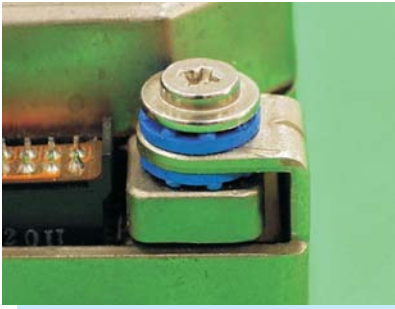

ANTI-VIBRATE GROMMET

PLASTECH

- MATERIAL:TPE
- COLOR:BLACK/BLUE/YELLOW/PURPLE
- UNIT:mm

PART NO	PACKAGE
TGM-17	2000

PART NO	A	B	C	PACKAGE
TGM-13	6.75	1.5	10.5	1000
TGM-23	8.0	1.0	11.0	

SCREW

PLASTECH

- MATERIAL:STEEL
- FINISH:NICKEL-PLATING
- UNIT:mm

PART NO	A	B	C	D	E	TAPPED	PACKAGE
TGM3-11SW	11.00	4.00	3.0	6.0	4.0	M3-0.5	1000
TGM4-11SW	11.86	5.15	2.7	8.0	5.0	M4-0.7	
TGM4-13SW	13.96	7.25	2.7	8.0	5.0	M4-0.7	

PART NO	PACKAGE
TGM-10SW	1000

PART NO	PACKAGE
★TGM3-8SW	1000