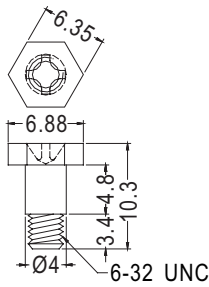

ANTI-VIBRATE GROMMET

PLASTECH

- MATERIAL:TPE
- COLOR:BLACK/BLUE/YELLOW/PURPLE
- UNIT:mm

PART NO	PACKAGE
TGM-17	2000

PART NO	A	B	C	PACKAGE
TGM-13	6.75	1.5	10.5	1000
TGM-23	8.0	1.0	11.0	

SCREW

PLASTECH

- MATERIAL:STEEL
- FINISH:NICKEL-PLATING
- UNIT:mm

PART NO	A	B	C	D	E	TAPPED	PACKAGE
TGM3-11SW	11.00	4.00	3.0	6.0	4.0	M3-0.5	1000
TGM4-11SW	11.86	5.15	2.7	8.0	5.0	M4-0.7	
TGM4-13SW	13.96	7.25	2.7	8.0	5.0	M4-0.7	

PART NO	PACKAGE
TGM-10SW	1000

PART NO	PACKAGE
★TGM3-8SW	1000

PART NO	PACKAGE
TGM-17SW	1000

PART NO	PACKAGE
TGM-13SW	1000

PART NO	A	B	C	TAPPED	PACKAGE
TGM3-10	11.0	5.0	4.5	M3X0.5	1000
TGM3-9.8SW	10.8	3.4	4.8	M3X0.5	
TGM632-10	11.0	5.0	4.5	6-32 UNC	