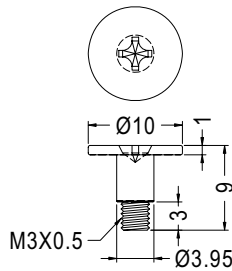

ANTI-VIBRATE GROMMET

PLASTECH

- MATERIAL:TPE
- COLOR:BLACK/BLUE/YELLOW/PURPLE
- UNIT:mm

PART NO	PACKAGE
TGM-17	2000

PART NO	A	B	C	PACKAGE
TGM-13	6.75	1.5	10.5	1000
TGM-23	8.0	1.0	11.0	

SCREW

PLASTECH

- MATERIAL:STEEL
- FINISH:NICKEL-PLATING
- UNIT:mm

PART NO	A	B	C	D	E	TAPPED	PACKAGE
TGM3-11SW	11.00	4.00	3.0	6.0	4.0	M3-0.5	1000
TGM4-11SW	11.86	5.15	2.7	8.0	5.0	M4-0.7	
TGM4-13SW	13.96	7.25	2.7	8.0	5.0	M4-0.7	

PART NO	PACKAGE
TGM-10SW	1000

PART NO	PACKAGE
★TGM3-8SW	1000

PART NO	PACKAGE
TGM-17SW	1000

PART NO	PACKAGE
TGM-13SW	1000

PART NO	A	B	C	TAPPED	PACKAGE
TGM3-10	11.0	5.0	4.5	M3X0.5	1000
TGM3-9.8SW	10.8	3.4	4.8	M3X0.5	
TGM632-10	11.0	5.0	4.5	6-32 UNC	