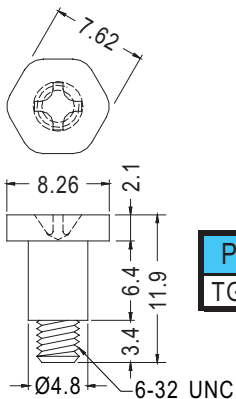

ANTI-VIBRATE GROMMET

PLASTECH

- MATERIAL:TPE
- COLOR:BLACK/BLUE/YELLOW/PURPLE
- UNIT:mm

PART NO	PACKAGE
TGM-17	2000

PART NO	A	B	C	PACKAGE
TGM-13	6.75	1.5	10.5	1000
TGM-23	8.0	1.0	11.0	

SCREW

PLASTECH

- MATERIAL:STEEL
- FINISH:NICKEL-PLATING
- UNIT:mm

PART NO	A	B	C	D	E	TAPPED	PACKAGE
TGM3-11SW	11.00	4.00	3.0	6.0	4.0	M3-0.5	1000
TGM4-11SW	11.86	5.15	2.7	8.0	5.0	M4-0.7	
TGM4-13SW	13.96	7.25	2.7	8.0	5.0	M4-0.7	

PART NO	PACKAGE
TGM-10SW	1000

PART NO	PACKAGE
★TGM3-8SW	1000

PART NO	PACKAGE
TGM-17SW	1000

PART NO	PACKAGE
TGM-13SW	1000

PART NO	A	B	C	TAPPED	PACKAGE
TGM3-10	11.0	5.0	4.5	M3X0.5	1000
TGM3-9.8SW	10.8	3.4	4.8	M3X0.5	
TGM632-10	11.0	5.0	4.5	6-32 UNC	