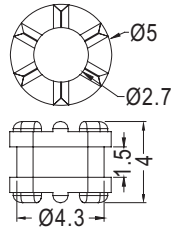

ANTI-VIBRATE GROMMET

PLASTECH

- MATERIAL:TPE
- COLOR:BLACK/BLUE/YELLOW/PURPLE
- UNIT:mm

PART NO	PACKAGE
TGM-17	2000

PART NO	A	B	C	PACKAGE
TGM-13	6.75	1.5	10.5	1000
TGM-23	8.0	1.0	11.0	

SCREW

PLASTECH

- MATERIAL:STEEL
- FINISH:NICKEL-PLATING
- UNIT:mm

PART NO	A	B	C	D	E	TAPPED	PACKAGE
TGM3-11SW	11.00	4.00	3.0	6.0	4.0	M3-0.5	1000
TGM4-11SW	11.86	5.15	2.7	8.0	5.0	M4-0.7	
TGM4-13SW	13.96	7.25	2.7	8.0	5.0	M4-0.7	

PART NO	PACKAGE
TGM-10SW	1000

PART NO	PACKAGE
★TGM3-8SW	1000

PART NO	PACKAGE
TGM-17SW	1000

PART NO	PACKAGE
TGM-13SW	1000

PART NO	A	B	C	TAPPED	PACKAGE
TGM3-10	11.0	5.0	4.5	M3X0.5	1000
TGM3-9.8SW	10.8	3.4	4.8	M3X0.5	
TGM632-10	11.0	5.0	4.5	6-32 UNC	