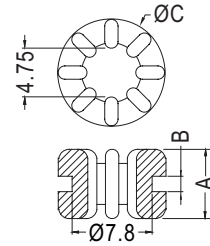

ANTI-VIBRATE GROMMET

PLASTECH

- MATERIAL:TPE
- COLOR:BLACK/BLUE/YELLOW/PURPLE
- UNIT:mm

PART NO	PACKAGE
TGM-17	2000

PART NO	A	B	C	PACKAGE
TGM-13	6.75	1.5	10.5	1000
TGM-23	8.0	1.0	11.0	

SCREW

PLASTECH

- MATERIAL:STEEL
- FINISH:NICKEL-PLATING
- UNIT:mm

PART NO	A	B	C	D	E	TAPPED	PACKAGE
TGM3-11SW	11.00	4.00	3.0	6.0	4.0	M3-0.5	1000
TGM4-11SW	11.86	5.15	2.7	8.0	5.0	M4-0.7	
TGM4-13SW	13.96	7.25	2.7	8.0	5.0	M4-0.7	

PART NO	PACKAGE
TGM-10SW	1000

PART NO	PACKAGE
★TGM3-8SW	1000

PART NO	PACKAGE
TGM-17SW	1000

PART NO	PACKAGE
TGM-13SW	1000

PART NO	A	B	C	TAPPED	PACKAGE
TGM3-10	11.0	5.0	4.5	M3X0.5	1000
TGM3-9.8SW	10.8	3.4	4.8	M3X0.5	
TGM632-10	11.0	5.0	4.5	6-32 UNC	