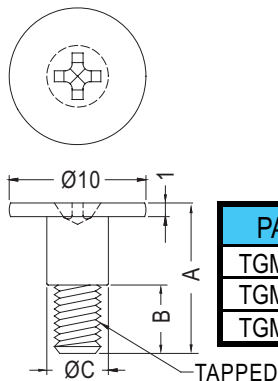

ANTI-VIBRATE GROMMET

PLASTECH

- MATERIAL:TPE
- COLOR:BLACK/BLUE/YELLOW/PURPLE
- UNIT:mm

PART NO	PACKAGE
TGM-17	2000

PART NO	A	B	C	PACKAGE
TGM-13	6.75	1.5	10.5	1000
TGM-23	8.0	1.0	11.0	

SCREW

PLASTECH

- MATERIAL:STEEL
- FINISH:NICKEL-PLATING
- UNIT:mm

PART NO	A	B	C	D	E	TAPPED	PACKAGE
TGM3-11SW	11.00	4.00	3.0	6.0	4.0	M3-0.5	1000
TGM4-11SW	11.86	5.15	2.7	8.0	5.0	M4-0.7	
TGM4-13SW	13.96	7.25	2.7	8.0	5.0	M4-0.7	

PART NO	PACKAGE
TGM-10SW	1000

PART NO	PACKAGE
★TGM3-8SW	1000

PART NO	PACKAGE
TGM-17SW	1000

PART NO	PACKAGE
TGM-13SW	1000

PART NO	A	B	C	TAPPED	PACKAGE
TGM3-10	11.0	5.0	4.5	M3X0.5	1000
TGM3-9.8SW	10.8	3.4	4.8	M3X0.5	
TGM632-10	11.0	5.0	4.5	6-32 UNC	