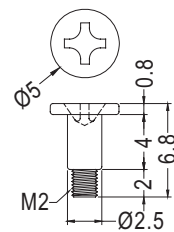

ANTI-VIBRATE GROMMET

PLASTECH

- MATERIAL:TPE
- COLOR:BLACK/BLUE/YELLOW/PURPLE
- UNIT:mm

PART NO	PACKAGE
TGM-17	2000

PART NO	A	B	C	PACKAGE
TGM-13	6.75	1.5	10.5	1000
TGM-23	8.0	1.0	11.0	

SCREW

PLASTECH

- MATERIAL:STEEL
- FINISH:NICKEL-PLATING
- UNIT:mm

PART NO	A	B	C	D	E	TAPPED	PACKAGE
TGM3-11SW	11.00	4.00	3.0	6.0	4.0	M3-0.5	1000
TGM4-11SW	11.86	5.15	2.7	8.0	5.0	M4-0.7	
TGM4-13SW	13.96	7.25	2.7	8.0	5.0	M4-0.7	

PART NO	PACKAGE
TGM-10SW	1000

PART NO	PACKAGE
★TGM3-8SW	1000

PART NO	PACKAGE
TGM-17SW	1000

PART NO	PACKAGE
TGM-13SW	1000

PART NO	A	B	C	TAPPED	PACKAGE
TGM3-10	11.0	5.0	4.5	M3X0.5	1000
TGM3-9.8SW	10.8	3.4	4.8	M3X0.5	
TGM632-10	11.0	5.0	4.5	6-32 UNC	