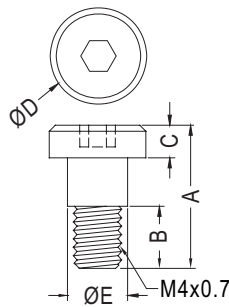

ANTI-VIBRATE GROMMET

PLASTECH

- MATERIAL:TPE
- COLOR:BLACK/BLUE/YELLOW/PURPLE
- UNIT:mm

PART NO	PACKAGE
TGM-17	2000

PART NO	A	B	C	PACKAGE
TGM-13	6.75	1.5	10.5	1000
TGM-23	8.0	1.0	11.0	

SCREW

PLASTECH

- MATERIAL:STEEL
- FINISH:NICKEL-PLATING
- UNIT:mm

PART NO	A	B	C	D	E	TAPPED	PACKAGE
TGM3-11SW	11.00	4.00	3.0	6.0	4.0	M3-0.5	1000
TGM4-11SW	11.86	5.15	2.7	8.0	5.0	M4-0.7	
TGM4-13SW	13.96	7.25	2.7	8.0	5.0	M4-0.7	

PART NO	PACKAGE
TGM-10SW	1000

PART NO	PACKAGE
★TGM3-8SW	1000

PART NO	PACKAGE
TGM-17SW	1000

PART NO	PACKAGE
TGM-13SW	1000

PART NO	A	B	C	TAPPED	PACKAGE
TGM3-10	11.0	5.0	4.5	M3X0.5	1000
TGM3-9.8SW	10.8	3.4	4.8	M3X0.5	
TGM632-10	11.0	5.0	4.5	6-32 UNC	