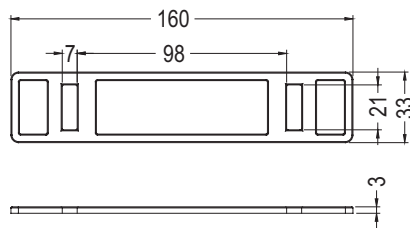

PLASTECH

5

- MATERIAL:PE
- COLOR:NATURAL
- UNIT:mm

NEW

PART NO	PACKAGE
HAND-14A	100

NEW

PART NO	PACKAGE
HAND-14B	100