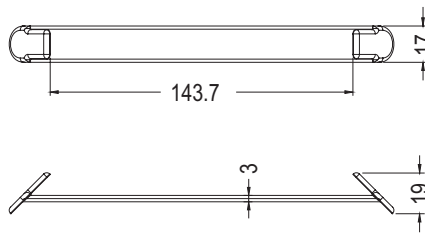

HANDLE

PLASTECH

- MATERIAL:PE
- COLOR:BLACK
- UNIT:mm

NEW

PART NO	PACKAGE
HAND-12	100

NEW

PART NO	PACKAGE
HAND-13	100

HANDLE

PLASTECH

5

- MATERIAL:PE
- COLOR:NATURAL
- UNIT:mm

NEW

PART NO	PACKAGE
HAND-14A	100

NEW

PART NO	PACKAGE
HAND-14B	100