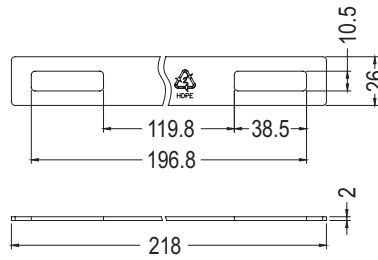

HANDLE

PLASTECH

- MATERIAL:PE
- COLOR:BLACK
- UNIT:mm

NEW

PART NO	PACKAGE
HAND-12	100

NEW

PART NO	PACKAGE
HAND-13	100

HANDLE

PLASTECH

5

- MATERIAL:PE
- COLOR:NATURAL
- UNIT:mm

NEW

PART NO	PACKAGE
HAND-14A	100

NEW

PART NO	PACKAGE
HAND-14B	100