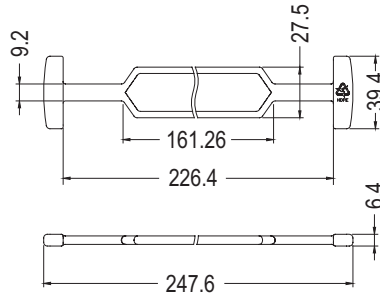

HANDLE

PLASTECH

- MATERIAL:PE
- COLOR:BLACK
- UNIT:mm

NEW

PART NO	PACKAGE
HAND-12	100

NEW

PART NO	PACKAGE
HAND-13	100

HANDLE

PLASTECH

5

- MATERIAL:PE
- COLOR:NATURAL
- UNIT:mm

NEW

PART NO	PACKAGE
HAND-14A	100

NEW

PART NO	PACKAGE
HAND-14B	100