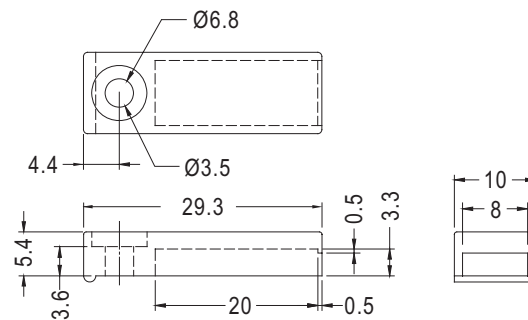

PARTS HOUSING

PLASTECH

- MATERIAL:PBT (UL)
- FLAME CLASS:94V-0
- COLOR:NATURAL/WHITE
- UNIT:mm

PART NO	A	B	C	D	PACKAGE
PH-1A	16.6	11.5	5.1	6.1	1000
PH-11	17.15	11.8	4.6	6.7	

PARTS HOUSING

PLASTECH

- MATERIAL:PBT (UL)
- FLAME CLASS:94V-0
- COLOR:NATURAL
- UNIT:mm

NEW

PART NO	PACKAGE
PH-24	1000

PARTS HOUSING

PLASTECH

- MATERIAL:PBT (UL)
- FLAME CLASS:94V-0
- COLOR:NATURAL
- UNIT:mm

PART NO	PACKAGE
PH-15	1000