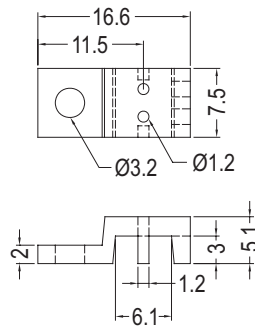

PARTS HOUSING

PLASTECH

- MATERIAL:PBT (UL)
- FLAME CLASS:94V-0
- COLOR:NATURAL/WHITE
- UNIT:mm

PART NO	A	B	C	D	PACKAGE
PH-1A	16.6	11.5	5.1	6.1	1000
PH-11	17.15	11.8	4.6	6.7	

PARTS HOUSING

PLASTECH

- MATERIAL:PBT (UL)
- FLAME CLASS:94V-0
- COLOR:NATURAL
- UNIT:mm

NEW

PART NO	PACKAGE
PH-24	1000

PARTS HOUSING

PLASTECH

- MATERIAL:PBT (UL)
- FLAME CLASS:94V-0
- COLOR:NATURAL
- UNIT:mm

PART NO	PACKAGE
PH-15	1000