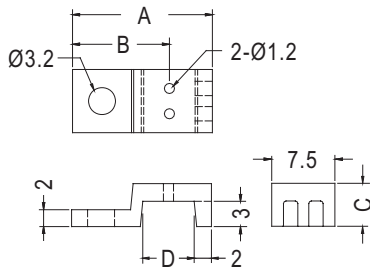

PARTS HOUSING

PLASTECH

- MATERIAL:PBT (UL)
- FLAME CLASS:94V-0
- COLOR:NATURAL/WHITE
- UNIT:mm

PART NO	A	B	C	D	PACKAGE
PH-1A	16.6	11.5	5.1	6.1	1000
PH-11	17.15	11.8	4.6	6.7	

PARTS HOUSING

PLASTECH

- MATERIAL:PBT (UL)
- FLAME CLASS:94V-0
- COLOR:NATURAL
- UNIT:mm

NEW

PART NO	PACKAGE
PH-24	1000

PARTS HOUSING

PLASTECH

- MATERIAL:PBT (UL)
- FLAME CLASS:94V-0
- COLOR:NATURAL
- UNIT:mm

PART NO	PACKAGE
PH-15	1000