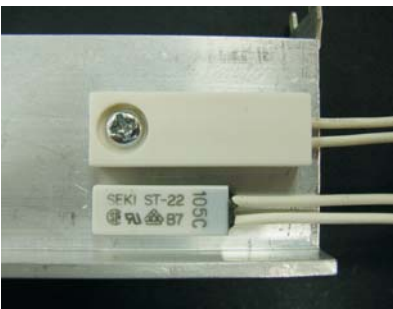

PARTS HOUSING

PLASTECH

- MATERIAL:PBT (UL)
- FLAME CLASS:94V-0
- COLOR:NATURAL/WHITE
- UNIT:mm

PART NO	A	B	C	D	PACKAGE
PH-1A	16.6	11.5	5.1	6.1	1000
PH-11	17.15	11.8	4.6	6.7	

PARTS HOUSING

PLASTECH

- MATERIAL:PBT (UL)
- FLAME CLASS:94V-0
- COLOR:NATURAL
- UNIT:mm

NEW

PART NO	PACKAGE
PH-24	1000

PARTS HOUSING

PLASTECH

- MATERIAL:PBT (UL)
- FLAME CLASS:94V-0
- COLOR:NATURAL
- UNIT:mm

PART NO	PACKAGE
PH-15	1000