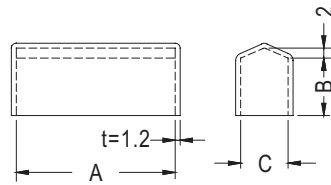

FUSE COVER

PLASTECH

- MATERIAL: SOFT P.V.C
- COLOR: NATURAL
- UNIT: mm

PART NO	A	B	C	PACKAGE
FUSE-1	20.0	11.0	6.0	1000
FUSE-2	31.8	11.5	9.5	500
FUSE-3	36.1	9.9	8.1	1000

FUSE COVER

PLASTECH

- MATERIAL: SOFT P.V.C
- COLOR: BLACK
- UNIT: mm

PART NO	PACKAGE
FH-13	1000

6

CONNECTOR COVER

PLASTECH

- MATERIAL: SOFT P.V.C
- COLOR: BLUE
- UNIT: mm

PART NO	PACKAGE
FH-17	1000