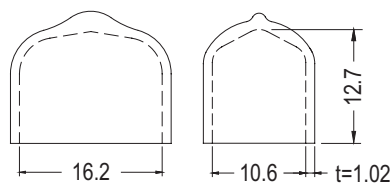

FUSE COVER

PLASTECH

- MATERIAL: SOFT P.V.C
- COLOR: NATURAL
- UNIT: mm

PART NO	A	B	C	PACKAGE
FUSE-1	20.0	11.0	6.0	1000
FUSE-2	31.8	11.5	9.5	500
FUSE-3	36.1	9.9	8.1	1000

FUSE COVER

PLASTECH

- MATERIAL: SOFT P.V.C
- COLOR: BLACK
- UNIT: mm

PART NO	PACKAGE
FH-13	1000

6

CONNECTOR COVER

PLASTECH

- MATERIAL: SOFT P.V.C
- COLOR: BLUE
- UNIT: mm

PART NO	PACKAGE
FH-17	1000