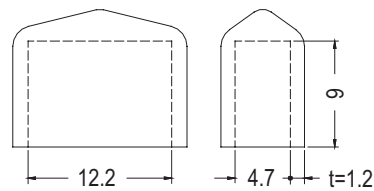

FUSE COVER

PLASTECH

- MATERIAL: SOFT P.V.C
- COLOR: NATURAL
- UNIT: mm

PART NO	A	B	C	PACKAGE
FUSE-1	20.0	11.0	6.0	1000
FUSE-2	31.8	11.5	9.5	500
FUSE-3	36.1	9.9	8.1	1000

FUSE COVER

PLASTECH

- MATERIAL: SOFT P.V.C
- COLOR: BLACK
- UNIT: mm

PART NO	PACKAGE
FH-13	1000

6

CONNECTOR COVER

PLASTECH

- MATERIAL: SOFT P.V.C
- COLOR: BLUE
- UNIT: mm

PART NO	PACKAGE
FH-17	1000