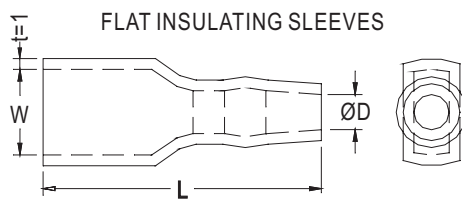

- MATERIAL: SOFT P.V.C
- COLOR: NATURAL/BLUE
- UNIT: mm

SERIES-110					
PART NO	W	D	L	WIRE SIZE(O.D)	PACKAGE
S4020	4.0	2.0	22.0	2.0	1000
S4025		2.5	22.0	2.5	
S4028		2.8	22.0	2.8	
S4030		3.0	22.0	3.0	
S4035		3.5	22.0	3.0	
SERIES-187					
PART NO	W	D	L	WIRE SIZE(O.D)	PACKAGE
S5825	5.8	2.5	22.0	2.5	1000
S5830		3.0	22.0	3.0	
S5835		3.5	22.0	3.5	
S5840		4.0	22.0	3.5	
SERIES-205					
PART NO	W	D	L	WIRE SIZE(O.D)	PACKAGE
S6525	6.5	2.5	24.0	2.5	1000
S6530		3.0	24.0	3.0	
S6530/37		3.0	37.0	3.0	
S6535		3.5	24.0	3.5	
S6540		4.0	24.0	4.0	
SERIES-250					
PART NO	W	D	L	WIRE SIZE(O.D)	PACKAGE
S8030	7.8	3.0	26.0	3.0	1000
S8035		3.5	27.0	3.5	
S8040	8.0	4.0	27.0	4.0	
S8045		4.5	27.0	4.5	
S8050	7.8	5.0	27.0	5.0	
S9535	9.5	3.5	26.0	3.5	

PART NO	D1	D2	L	PACKAGE
R4028	2.8	5.0	32.0	1000
R5025	2.5	5.0	33.0	
R5028	2.8	5.0	33.0	
R5030	3.1	5.0	33.0	
R5035	3.5	5.2	33.0	
R5040	4.0	5.5	33.0	

- MATERIAL: SOFT P.V.C
- COLOR: NATURAL
- UNIT: mm

WIRE SIZE(O.D) : Ø4.0