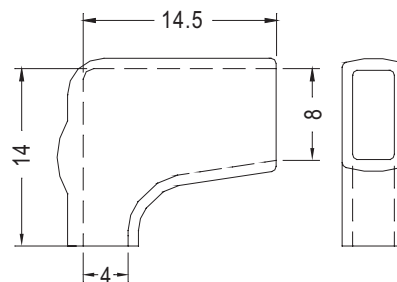

- MATERIAL: SOFT P.V.C
- COLOR: NATURAL/BLUE
- UNIT: mm

SERIES-110					
PART NO	W	D	L	WIRE SIZE(O.D)	PACKAGE
S4020	4.0	2.0	22.0	2.0	1000
S4025		2.5	22.0	2.5	
S4028		2.8	22.0	2.8	
S4030		3.0	22.0	3.0	
S4035		3.5	22.0	3.0	
SERIES-187					
PART NO	W	D	L	WIRE SIZE(O.D)	PACKAGE
S5825	5.8	2.5	22.0	2.5	1000
S5830		3.0	22.0	3.0	
S5835		3.5	22.0	3.5	
S5840		4.0	22.0	3.5	
SERIES-205					
PART NO	W	D	L	WIRE SIZE(O.D)	PACKAGE
S6525	6.5	2.5	24.0	2.5	1000
S6530		3.0	24.0	3.0	
S6530/37		3.0	37.0	3.0	
S6535		3.5	24.0	3.5	
S6540		4.0	24.0	4.0	
SERIES-250					
PART NO	W	D	L	WIRE SIZE(O.D)	PACKAGE
S8030	7.8	3.0	26.0	3.0	1000
S8035		3.5	27.0	3.5	
S8040	8.0	4.0	27.0	4.0	
S8045		4.5	27.0	4.5	
S8050	7.8	5.0	27.0	5.0	
S9535	9.5	3.5	26.0	3.5	

PART NO	D1	D2	L	PACKAGE
R4028	2.8	5.0	32.0	1000
R5025	2.5	5.0	33.0	
R5028	2.8	5.0	33.0	
R5030	3.1	5.0	33.0	
R5035	3.5	5.2	33.0	
R5040	4.0	5.5	33.0	

- MATERIAL: SOFT P.V.C
- COLOR: NATURAL
- UNIT: mm

WIRE SIZE(O.D) : Ø4.0