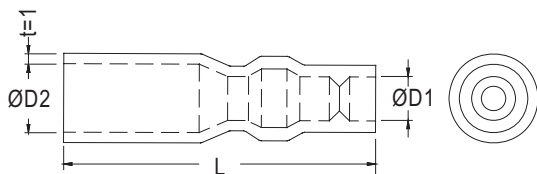

- MATERIAL: SOFT P.V.C
- COLOR: NATURAL/BLUE
- UNIT: mm

SERIES-110					
PART NO	W	D	L	WIRE SIZE(O.D)	PACKAGE
S4020	4.0	2.0	22.0	2.0	1000
S4025		2.5	22.0	2.5	
S4028		2.8	22.0	2.8	
S4030		3.0	22.0	3.0	
S4035		3.5	22.0	3.0	
SERIES-187					
PART NO	W	D	L	WIRE SIZE(O.D)	PACKAGE
S5825	5.8	2.5	22.0	2.5	1000
S5830		3.0	22.0	3.0	
S5835		3.5	22.0	3.5	
S5840		4.0	22.0	3.5	
SERIES-205					
PART NO	W	D	L	WIRE SIZE(O.D)	PACKAGE
S6525	6.5	2.5	24.0	2.5	1000
S6530		3.0	24.0	3.0	
S6530/37		3.0	37.0	3.0	
S6535		3.5	24.0	3.5	
S6540		4.0	24.0	4.0	
SERIES-250					
PART NO	W	D	L	WIRE SIZE(O.D)	PACKAGE
S8030	7.8	3.0	26.0	3.0	1000
S8035		3.5	27.0	3.5	
S8040	8.0	4.0	27.0	4.0	
S8045		4.5	27.0	4.5	
S8050	7.8	5.0	27.0	5.0	
S9535	9.5	3.5	26.0	3.5	

PART NO	D1	D2	L	PACKAGE
R4028	2.8	5.0	32.0	1000
R5025	2.5	5.0	33.0	
R5028	2.8	5.0	33.0	
R5030	3.1	5.0	33.0	
R5035	3.5	5.2	33.0	
R5040	4.0	5.5	33.0	

- MATERIAL: SOFT P.V.C
- COLOR: NATURAL
- UNIT: mm

WIRE SIZE(O.D) : Ø4.0