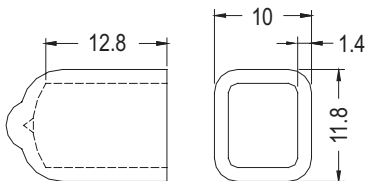

- ✦ MATERIAL:SOFT P.V.C
- ✦ COLOR:NATURAL/RED/BLACK/
YELLOW/GREEN/BLUE/WHITE
- ✦ UNIT:mm

PART NO	A	L	T	PACKAGE
VCP02012	2.0	12.0	0.8	1000
VCP02607	2.6	7.0	0.8	
VCP02608		8.0	0.8	
VCP02609		9.0	0.8	
VCP02655		5.5	0.8	
VCP03206	3.2	6.0	0.8	
VCP03210		10.0	0.8	
VCP03213		13.0	0.8	
VCP04006	4.0	6.0	0.8	
VCP04008		8.0	0.8	
VCP04809	4.8	9.0	1.0	
VCP04813		13.0	0.8	
VCP05708	5.7	8.0	1.0	
VCP05710		10.0	1.0	
VCP05713		13.0	1.0	
VCP06008	6.0	8.0	1.0	
VCP06012		12.0	1.0	
VCP06513	6.5	13.0	1.0	
VCP07013	7.0	13.0	1.0	
VCP07020		20.0	1.0	
VCP07608	7.6	8.0	1.0	
VCP07613		13.0	1.0	
VCP08008		8.5	1.0	
VCP08010	8.0	10.0	1.0	
VCP08509	8.5	9.0	1.0	
VCP08515		15.0	1.0	
VCP09516	9.5	16.0	1.0	
VCP10020	10.0	20.0	1.2	
VCP11420	11.4	20.0	1.2	
VCP12016	12.0	16.0	1.2	
VCP14035	14.0	35.0	1.2	
VCP15014	15.0	14.0	1.2	
VCP17813	17.8	13.0	1.2	
VCP22016	22.0	16.0	1.2	
				500