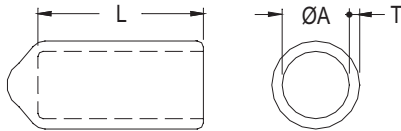

- ✦ MATERIAL:SOFT P.V.C
- ✦ COLOR:NATURAL/RED/BLACK/
YELLOW/GREEN/BLUE/WHITE
- ✦ UNIT:mm

PART NO	A	L	T	PACKAGE
VCP02012	2.0	12.0	0.8	1000
VCP02607	2.6	7.0	0.8	
VCP02608		8.0	0.8	
VCP02609		9.0	0.8	
VCP02655		5.5	0.8	
VCP03206	3.2	6.0	0.8	
VCP03210		10.0	0.8	
VCP03213		13.0	0.8	
VCP04006	4.0	6.0	0.8	
VCP04008		8.0	0.8	
VCP04809	4.8	9.0	1.0	
VCP04813		13.0	0.8	
VCP05708	5.7	8.0	1.0	
VCP05710		10.0	1.0	
VCP05713		13.0	1.0	
VCP06008	6.0	8.0	1.0	
VCP06012		12.0	1.0	
VCP06513	6.5	13.0	1.0	
VCP07013	7.0	13.0	1.0	
VCP07020		20.0	1.0	
VCP07608	7.6	8.0	1.0	
VCP07613		13.0	1.0	
VCP08008		8.5	1.0	
VCP08010	8.0	10.0	1.0	
VCP08509	8.5	9.0	1.0	
VCP08515		15.0	1.0	
VCP09516	9.5	16.0	1.0	
VCP10020	10.0	20.0	1.2	
VCP11420	11.4	20.0	1.2	
VCP12016	12.0	16.0	1.2	
VCP14035	14.0	35.0	1.2	
VCP15014	15.0	14.0	1.2	
VCP17813	17.8	13.0	1.2	
VCP22016	22.0	16.0	1.2	
				500