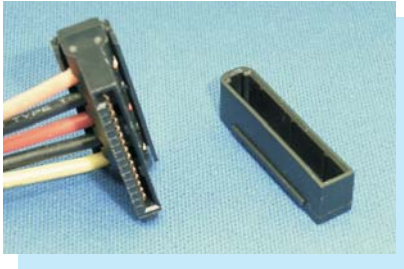

CONNECTOR COVER

PLASTECH

- MATERIAL:PE
- COLOR:BLACK
- UNIT:mm

PART NO	PACKAGE
SATAC-7	1000

PART NO	PACKAGE
SATAC-15	1000

CONNECTOR COVER

PLASTECH

- MATERIAL:PC+ABS (UL)
- FLAME CLASS:94V-0/94V-2
- COLOR:BLACK
- UNIT:mm

NEW

PART NO	PACKAGE
CVSATA-7	1000

CONNECTOR COVER

PLASTECH

7

- MATERIAL:PC+ABS (UL)
- FLAME CLASS:94V-0/94V-2
- COLOR:BLACK
- UNIT:mm

PART NO	PACKAGE
CVSATA-15S	500

PART NO	PACKAGE
CVSATA-15	500