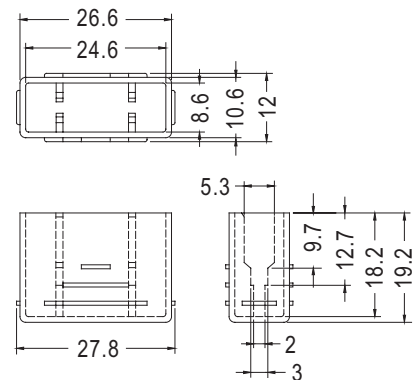

NEW

PART NO	PACKAGE
CVSATA-7	1000

CONNECTOR COVER

PLASTECH

7

- MATERIAL:PC+ABS (UL)
- FLAME CLASS:94V-0/94V-2
- COLOR:BLACK
- UNIT:mm

PART NO	PACKAGE
CVSATA-15S	500

PART NO	PACKAGE
CVSATA-15	500