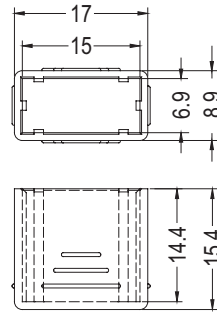

CONNECTOR COVER

PLASTECH

- MATERIAL:PE
- COLOR:BLACK
- UNIT:mm

PART NO	PACKAGE
SATAC-7	1000

PART NO	PACKAGE
SATAC-15	1000

CONNECTOR COVER

PLASTECH

- MATERIAL:PC+ABS (UL)
- FLAME CLASS:94V-0/94V-2
- COLOR:BLACK
- UNIT:mm

NEW

PART NO	PACKAGE
CVSATA-7	1000

CONNECTOR COVER

PLASTECH

7

- MATERIAL:PC+ABS (UL)
- FLAME CLASS:94V-0/94V-2
- COLOR:BLACK
- UNIT:mm

PART NO	PACKAGE
CVSATA-15S	500

PART NO	PACKAGE
CVSATA-15	500