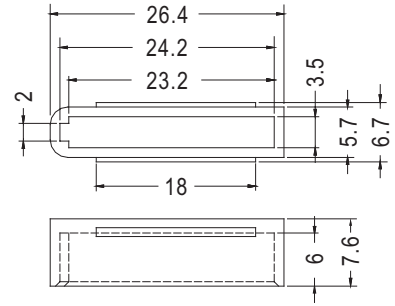

CONNECTOR COVER

PLASTECH

- MATERIAL:PE
- COLOR:BLACK
- UNIT:mm

PART NO	PACKAGE
SATAC-7	1000

PART NO	PACKAGE
SATAC-15	1000

CONNECTOR COVER

PLASTECH

- MATERIAL:PC+ABS (UL)
- FLAME CLASS:94V-0/94V-2
- COLOR:BLACK
- UNIT:mm

NEW

PART NO	PACKAGE
CVSATA-7	1000

CONNECTOR COVER

PLASTECH

7

- MATERIAL:PC+ABS (UL)
- FLAME CLASS:94V-0/94V-2
- COLOR:BLACK
- UNIT:mm

PART NO	PACKAGE
CVSATA-15S	500

PART NO	PACKAGE
CVSATA-15	500