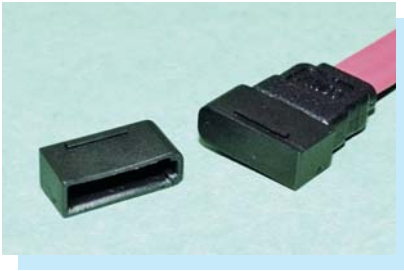

CONNECTOR COVER

PLASTECH

- MATERIAL:PE
- COLOR:BLACK
- UNIT:mm

PART NO	PACKAGE
SATAC-7	1000

PART NO	PACKAGE
SATAC-15	1000

CONNECTOR COVER

PLASTECH

- MATERIAL:PC+ABS (UL)
- FLAME CLASS:94V-0/94V-2
- COLOR:BLACK
- UNIT:mm

NEW

PART NO	PACKAGE
CVSATA-7	1000

CONNECTOR COVER

PLASTECH

7

- MATERIAL:PC+ABS (UL)
- FLAME CLASS:94V-0/94V-2
- COLOR:BLACK
- UNIT:mm

PART NO	PACKAGE
CVSATA-15S	500

PART NO	PACKAGE
CVSATA-15	500