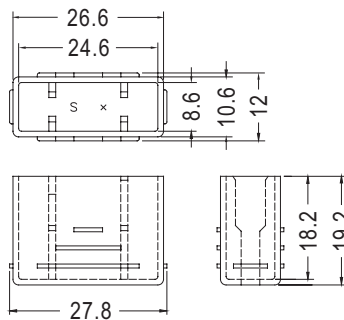

NEW

PART NO	PACKAGE
CVSATA-7	1000

CONNECTOR COVER

PLASTECH

7

- MATERIAL:PC+ABS (UL)
- FLAME CLASS:94V-0/94V-2
- COLOR:BLACK
- UNIT:mm

PART NO	PACKAGE
CVSATA-15S	500

PART NO	PACKAGE
CVSATA-15	500