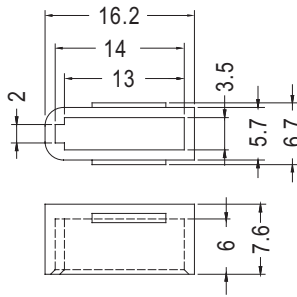

CONNECTOR COVER

PLASTECH

- MATERIAL:PE
- COLOR:BLACK
- UNIT:mm

PART NO	PACKAGE
SATAC-7	1000

PART NO	PACKAGE
SATAC-15	1000

CONNECTOR COVER

PLASTECH

- MATERIAL:PC+ABS (UL)
- FLAME CLASS:94V-0/94V-2
- COLOR:BLACK
- UNIT:mm

NEW

PART NO	PACKAGE
CVSATA-7	1000

CONNECTOR COVER

PLASTECH

7

- MATERIAL:PC+ABS (UL)
- FLAME CLASS:94V-0/94V-2
- COLOR:BLACK
- UNIT:mm

PART NO	PACKAGE
CVSATA-15S	500

PART NO	PACKAGE
CVSATA-15	500