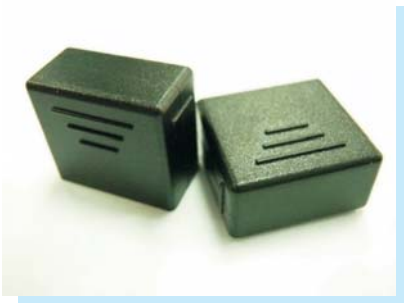

CONNECTOR COVER

PLASTECH

- MATERIAL:PE
- COLOR:BLACK
- UNIT:mm

PART NO	PACKAGE
SATAC-7	1000

PART NO	PACKAGE
SATAC-15	1000

CONNECTOR COVER

PLASTECH

- MATERIAL:PC+ABS (UL)
- FLAME CLASS:94V-0/94V-2
- COLOR:BLACK
- UNIT:mm

NEW

PART NO	PACKAGE
CVSATA-7	1000

CONNECTOR COVER

PLASTECH

7

- MATERIAL:PC+ABS (UL)
- FLAME CLASS:94V-0/94V-2
- COLOR:BLACK
- UNIT:mm

PART NO	PACKAGE
CVSATA-15S	500

PART NO	PACKAGE
CVSATA-15	500