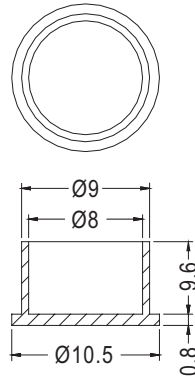

# CONNECTOR COVER

PLASTECH

- MATERIAL:PP
- COLOR:NATURAL
- UNIT:mm

PART NO	PACKAGE
SVDOC-1	1000

# CONNECTOR COVER

PLASTECH

- MATERIAL:PP
- COLOR:NATURAL
- UNIT:mm

PART NO	PACKAGE
SVDOC-1S	1000

7

# CONNECTOR COVER

PLASTECH

- MATERIAL:PE
- COLOR:TRANSPARENT BLUE
- UNIT:mm

PART NO	PACKAGE
SVDOC-2	500