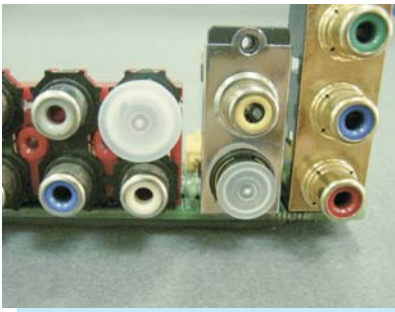

# CONNECTOR COVER

PLASTECH

- MATERIAL:PP
- COLOR:NATURAL
- UNIT:mm

PART NO	PACKAGE
SVDOC-1	1000

# CONNECTOR COVER

PLASTECH

- MATERIAL:PP
- COLOR:NATURAL
- UNIT:mm

PART NO	PACKAGE
SVDOC-1S	1000

7

# CONNECTOR COVER

PLASTECH

- MATERIAL:PE
- COLOR:TRANSPARENT BLUE
- UNIT:mm

PART NO	PACKAGE
SVDOC-2	500