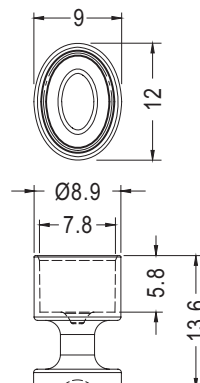

# CONNECTOR COVER

PLASTECH

- MATERIAL:PP
- COLOR:NATURAL
- UNIT:mm

PART NO	PACKAGE
SVDOC-1	1000

# CONNECTOR COVER

PLASTECH

- MATERIAL:PP
- COLOR:NATURAL
- UNIT:mm

PART NO	PACKAGE
SVDOC-1S	1000

7

# CONNECTOR COVER

PLASTECH

- MATERIAL:PE
- COLOR:TRANSPARENT BLUE
- UNIT:mm

PART NO	PACKAGE
SVDOC-2	500