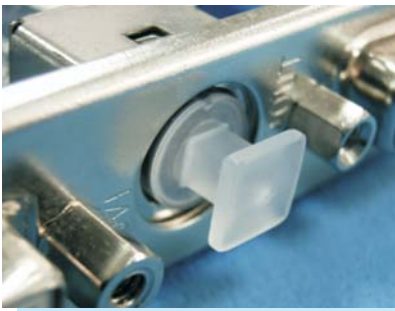

# CONNECTOR COVER

PLASTECH

- MATERIAL:PP
- COLOR:NATURAL
- UNIT:mm

PART NO	PACKAGE
SVDOC-1	1000

# CONNECTOR COVER

PLASTECH

- MATERIAL:PP
- COLOR:NATURAL
- UNIT:mm

PART NO	PACKAGE
SVDOC-1S	1000

7

# CONNECTOR COVER

PLASTECH

- MATERIAL:PE
- COLOR:TRANSPARENT BLUE
- UNIT:mm

PART NO	PACKAGE
SVDOC-2	500