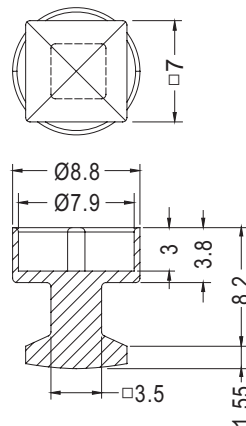

# CONNECTOR COVER

PLASTECH

- MATERIAL:PP
- COLOR:NATURAL
- UNIT:mm

PART NO	PACKAGE
SVDOC-1	1000

# CONNECTOR COVER

PLASTECH

- MATERIAL:PP
- COLOR:NATURAL
- UNIT:mm

PART NO	PACKAGE
SVDOC-1S	1000

7

# CONNECTOR COVER

PLASTECH

- MATERIAL:PE
- COLOR:TRANSPARENT BLUE
- UNIT:mm

PART NO	PACKAGE
SVDOC-2	500