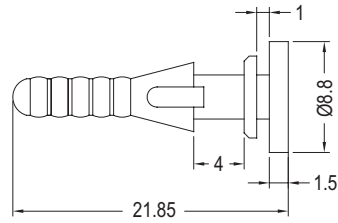

- MATERIAL:TPE
- COLOR:BLACK
- UNIT:mm

**NEW**

FAN MOUNTING HOLE Ø3.5  
CHASSIS MOUNTING HOLE Ø3.5

PART NO	PACKAGE
BUB-88	1000

**NEW**

FAN MOUNTING HOLE Ø4.3  
CHASSIS MOUNTING HOLE Ø4.4

PART NO	PACKAGE
BUB-1	1000

FANS MOUNTING HOLE Ø3.0  
CHASSIS MOUNTING HOLE Ø4.2

PART NO	PACKAGE
BUB-32	1000

FANS MOUNTING HOLE Ø4.3  
CHASSIS MOUNTING HOLE Ø4.3

PART NO	A	B	C	D	PACKAGE
BUB-35	35.0	3.0	7.5	1.2	1000

FANS MOUNTING HOLE Ø3.5  
CHASSIS MOUNTING HOLE Ø3.5