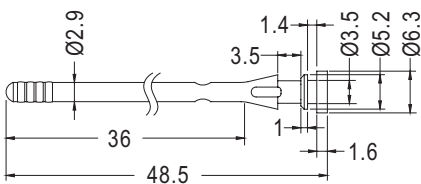

FANS MOUNTING HOLE Ø3.0  
CHASSIS MOUNTING HOLE Ø4.2

PART NO	PACKAGE
BUB-32	1000

FANS MOUNTING HOLE Ø4.3  
CHASSIS MOUNTING HOLE Ø4.3

PART NO	A	B	C	D	PACKAGE
BUB-35	35.0	3.0	7.5	1.2	1000

FANS MOUNTING HOLE Ø3.5  
CHASSIS MOUNTING HOLE Ø3.5

PART NO	A	B	C	PACKAGE
BUB-20	7.7	4.0	20	1000
BUB-70	34.5	27.0	70	500

FANS MOUNTING HOLE Ø4.3  
CHASSIS MOUNTING HOLE Ø4.3

PART NO	A	B	C	PACKAGE
BUB-22	23.1	0.8	5.6	1000
BUB-25	23.7	1.4	6.5	1000

FANS MOUNTING HOLE Ø3.5  
CHASSIS MOUNTING HOLE Ø3.5