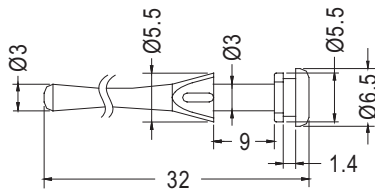

- MATERIAL:TPE
- COLOR:BLACK
- UNIT:mm

**NEW**

FAN MOUNTING HOLE Ø3.5  
CHASSIS MOUNTING HOLE Ø3.5

PART NO	PACKAGE
BUB-88	1000

**NEW**

FAN MOUNTING HOLE Ø4.3  
CHASSIS MOUNTING HOLE Ø4.4

PART NO	PACKAGE
BUB-1	1000

FANS MOUNTING HOLE Ø3.0  
CHASSIS MOUNTING HOLE Ø4.2

PART NO	PACKAGE
BUB-32	1000

FANS MOUNTING HOLE Ø4.3  
CHASSIS MOUNTING HOLE Ø4.3

PART NO	A	B	C	D	PACKAGE
BUB-35	35.0	3.0	7.5	1.2	1000

FANS MOUNTING HOLE Ø3.5  
CHASSIS MOUNTING HOLE Ø3.5

PART NO	A	B	C	PACKAGE
BUB-20	7.7	4.0	20	1000
BUB-70	34.5	27.0	70	500

FANS MOUNTING HOLE Ø4.3  
CHASSIS MOUNTING HOLE Ø4.3

PART NO	A	B	C	PACKAGE
BUB-22	23.1	0.8	5.6	1000
BUB-25	23.7	1.4	6.5	1000

FANS MOUNTING HOLE Ø3.5  
CHASSIS MOUNTING HOLE Ø3.5