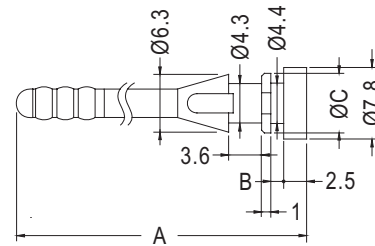

FANS MOUNTING HOLE Ø3.0  
CHASSIS MOUNTING HOLE Ø4.2

PART NO	PACKAGE
BUB-32	1000

FANS MOUNTING HOLE Ø4.3  
CHASSIS MOUNTING HOLE Ø4.3

PART NO	A	B	C	D	PACKAGE
BUB-35	35.0	3.0	7.5	1.2	1000

FANS MOUNTING HOLE Ø3.5  
CHASSIS MOUNTING HOLE Ø3.5

PART NO	A	B	C	PACKAGE
BUB-20	7.7	4.0	20	1000
BUB-70	34.5	27.0	70	500

FANS MOUNTING HOLE Ø4.3  
CHASSIS MOUNTING HOLE Ø4.3

PART NO	A	B	C	PACKAGE
BUB-22	23.1	0.8	5.6	1000
BUB-25	23.7	1.4	6.5	1000

FANS MOUNTING HOLE Ø3.5  
CHASSIS MOUNTING HOLE Ø3.5