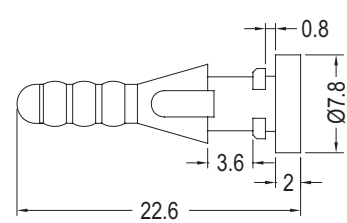

- MATERIAL:TPE
- COLOR:BLACK
- UNIT:mm

**NEW**

FAN MOUNTING HOLE Ø3.5  
CHASSIS MOUNTING HOLE Ø3.5

PART NO	PACKAGE
BUB-88	1000

**NEW**

FAN MOUNTING HOLE Ø4.3  
CHASSIS MOUNTING HOLE Ø4.4

PART NO	PACKAGE
BUB-1	1000

FANS MOUNTING HOLE Ø3.0  
CHASSIS MOUNTING HOLE Ø4.2

PART NO	PACKAGE
BUB-32	1000

FANS MOUNTING HOLE Ø4.3  
CHASSIS MOUNTING HOLE Ø4.3

PART NO	A	B	C	D	PACKAGE
BUB-35	35.0	3.0	7.5	1.2	1000

FANS MOUNTING HOLE Ø3.5  
CHASSIS MOUNTING HOLE Ø3.5