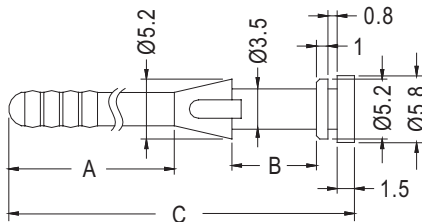

- MATERIAL:TPE
- COLOR:BLACK
- UNIT:mm

**NEW**

FAN MOUNTING HOLE Ø3.5  
CHASSIS MOUNTING HOLE Ø3.5

PART NO	PACKAGE
BUB-88	1000

**NEW**

FAN MOUNTING HOLE Ø4.3  
CHASSIS MOUNTING HOLE Ø4.4

PART NO	PACKAGE
BUB-1	1000

FANS MOUNTING HOLE Ø3.0  
CHASSIS MOUNTING HOLE Ø4.2

PART NO	PACKAGE
BUB-32	1000

FANS MOUNTING HOLE Ø4.3  
CHASSIS MOUNTING HOLE Ø4.3

PART NO	A	B	C	D	PACKAGE
BUB-35	35.0	3.0	7.5	1.2	1000

FANS MOUNTING HOLE Ø3.5  
CHASSIS MOUNTING HOLE Ø3.5

PART NO	A	B	C	PACKAGE
BUB-20	7.7	4.0	20	1000
BUB-70	34.5	27.0	70	500

FANS MOUNTING HOLE Ø4.3  
CHASSIS MOUNTING HOLE Ø4.3

PART NO	A	B	C	PACKAGE
BUB-22	23.1	0.8	5.6	1000
BUB-25	23.7	1.4	6.5	1000

FANS MOUNTING HOLE Ø3.5  
CHASSIS MOUNTING HOLE Ø3.5