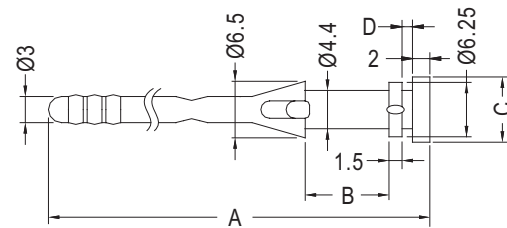

- MATERIAL:TPE
- COLOR:BLACK
- UNIT:mm

**NEW**

FAN MOUNTING HOLE Ø3.5  
CHASSIS MOUNTING HOLE Ø3.5

PART NO	PACKAGE
BUB-88	1000

**NEW**

FAN MOUNTING HOLE Ø4.3  
CHASSIS MOUNTING HOLE Ø4.4

PART NO	PACKAGE
BUB-1	1000

FANS MOUNTING HOLE Ø3.0  
CHASSIS MOUNTING HOLE Ø4.2

PART NO	PACKAGE
BUB-32	1000

FANS MOUNTING HOLE Ø4.3  
CHASSIS MOUNTING HOLE Ø4.3

PART NO	A	B	C	D	PACKAGE
BUB-35	35.0	3.0	7.5	1.2	1000

FANS MOUNTING HOLE Ø3.5  
CHASSIS MOUNTING HOLE Ø3.5

PART NO	A	B	C	PACKAGE
BUB-20	7.7	4.0	20	1000
BUB-70	34.5	27.0	70	500

FANS MOUNTING HOLE Ø4.3  
CHASSIS MOUNTING HOLE Ø4.3

PART NO	A	B	C	PACKAGE
BUB-22	23.1	0.8	5.6	1000
BUB-25	23.7	1.4	6.5	1000

FANS MOUNTING HOLE Ø3.5  
CHASSIS MOUNTING HOLE Ø3.5