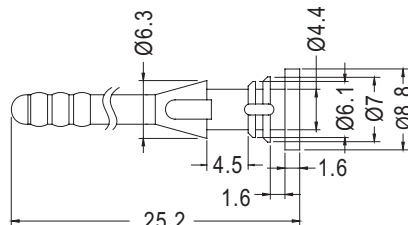

FANS MOUNTING HOLE Ø4.3
CHASSIS MOUNTING HOLE Ø4.3

PART NO	PACKAGE
BUB-26	1000