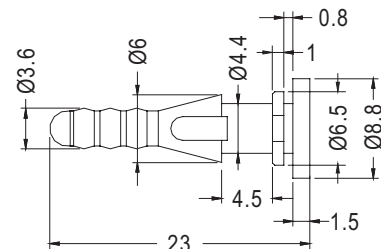

FANS MOUNTING HOLE Ø4.3
CHASSIS MOUNTING HOLE Ø4.4

PART NO	PACKAGE
BUB-23	1000