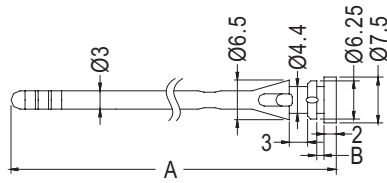

- MATERIAL:TPE
- COLOR:BLACK
- UNIT:mm

FANS MOUNTING HOLE Ø4.3
CHASSIS MOUNTING HOLE Ø4.3

PART NO	A	B	PACKAGE
BUB-53	53.3	1.2	500
BUB-74	70.0	0.8	

FANS MOUNTING HOLE Ø4.3
CHASSIS MOUNTING HOLE Ø4.3

PART NO	PACKAGE
BUB-54	500

FANS MOUNTING HOLE Ø4.3
CHASSIS MOUNTING HOLE Ø4.3

PART NO	PACKAGE
BUB-72	500

FANS MOUNTING HOLE Ø3.4
CHASSIS MOUNTING HOLE Ø3.5

PART NO	A	B	C	D	PACKAGE
BUB-73	73.0	0.8	5.2	3.5	500

FANS MOUNTING HOLE Ø4.2
CHASSIS MOUNTING HOLE Ø4.2