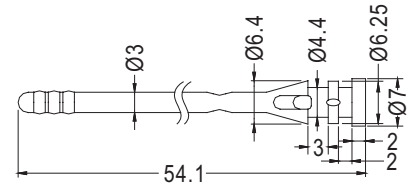

- MATERIAL:TPE
- COLOR:BLACK
- UNIT:mm

FANS MOUNTING HOLE Ø4.3
CHASSIS MOUNTING HOLE Ø4.3

PART NO	A	B	PACKAGE
BUB-53	53.3	1.2	500
BUB-74	70.0	0.8	

FANS MOUNTING HOLE Ø4.3
CHASSIS MOUNTING HOLE Ø4.3

PART NO	PACKAGE
BUB-54	500