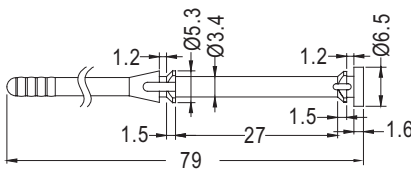

FANS MOUNTING HOLE Ø3.6
CHASSIS MOUNTING HOLE Ø3.6

PART NO	PACKAGE
BUB-79	500