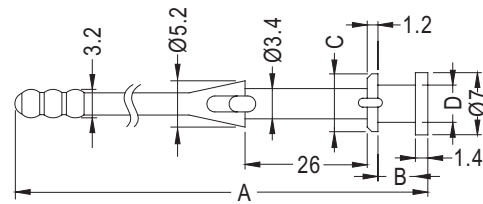

- MATERIAL:TPE
- COLOR:BLACK
- UNIT:mm

FANS MOUNTING HOLE Ø4.3
CHASSIS MOUNTING HOLE Ø4.3

PART NO	A	B	PACKAGE
BUB-53	53.3	1.2	500
BUB-74	70.0	0.8	

FANS MOUNTING HOLE Ø4.3
CHASSIS MOUNTING HOLE Ø4.3

PART NO	PACKAGE
BUB-54	500

FANS MOUNTING HOLE Ø4.3
CHASSIS MOUNTING HOLE Ø4.3

PART NO	PACKAGE
BUB-72	500

FANS MOUNTING HOLE Ø3.4
CHASSIS MOUNTING HOLE Ø3.5

PART NO	A	B	C	D	PACKAGE
BUB-73	73.0	0.8	5.2	3.5	500

FANS MOUNTING HOLE Ø4.2
CHASSIS MOUNTING HOLE Ø4.2

PART NO	A	B	C	D	E	F	PACKAGE
BUB-69	68.8	19.0	3.8	1.5	0.8	4.2	500
BUB-71	71.0	19.5	5.5	2.4	1.6	4.0	

FANS MOUNTING HOLE Ø4.3
CHASSIS MOUNTING HOLE Ø4.3

PART NO	PACKAGE
BUB-65	500

FANS MOUNTING HOLE Ø3.6
CHASSIS MOUNTING HOLE Ø3.6