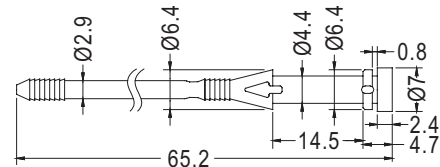

FANS MOUNTING HOLE Ø4.3
CHASSIS MOUNTING HOLE Ø4.3

PART NO	PACKAGE
BUB-65	500