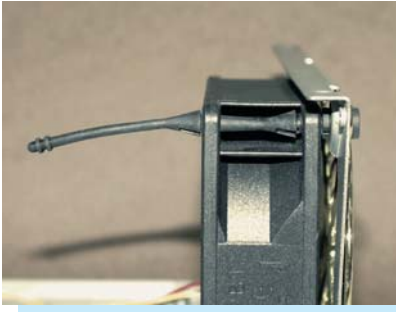

- MATERIAL:TPE
- COLOR:BLACK
- UNIT:mm

FANS MOUNTING HOLE Ø4.3
CHASSIS MOUNTING HOLE Ø4.3

PART NO	A	B	PACKAGE
BUB-53	53.3	1.2	500
BUB-74	70.0	0.8	

FANS MOUNTING HOLE Ø4.3
CHASSIS MOUNTING HOLE Ø4.3

PART NO	PACKAGE
BUB-54	500