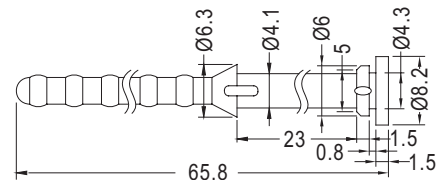

FANS MOUNTING HOLE Ø4.3
CHASSIS MOUNTING HOLE Ø4.4

PART NO	PACKAGE
BUB-66	1000