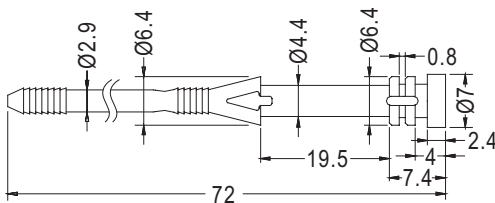

- MATERIAL:TPE
- COLOR:BLACK
- UNIT:mm

FANS MOUNTING HOLE Ø4.3
CHASSIS MOUNTING HOLE Ø4.3

PART NO	A	B	PACKAGE
BUB-53	53.3	1.2	500
BUB-74	70.0	0.8	

FANS MOUNTING HOLE Ø4.3
CHASSIS MOUNTING HOLE Ø4.3

PART NO	PACKAGE
BUB-54	500