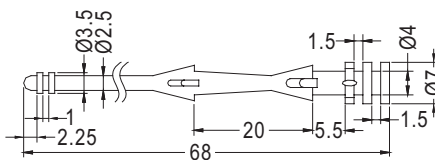

FANS MOUNTING HOLE Ø4.0
CHASSIS MOUNTING HOLE Ø4.0

PART NO	PACKAGE
BUB-68	500