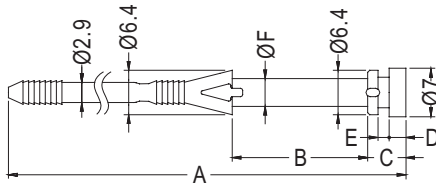

FANS MOUNTING HOLE Ø4.2
CHASSIS MOUNTING HOLE Ø4.2

PART NO	A	B	C	D	E	F	PACKAGE
BUB-69	68.8	19.0	3.8	1.5	0.8	4.2	500
BUB-71	71.0	19.5	5.5	2.4	1.6	4.0