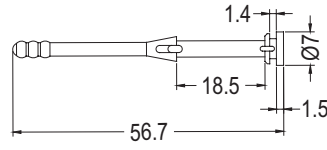

FAN SNAP RIVET

PLASTECH

- MATERIAL:TPE
- COLOR:BLACK
- UNIT:mm

NEW

FAN MOUNTING Ø3.5 THICKNESS 20
CHASSIS MOUNTING Ø4.2 THICKNESS 1.5

PART NO	PACKAGE
BUB-56	500

FAN SNAP RIVET

PLASTECH