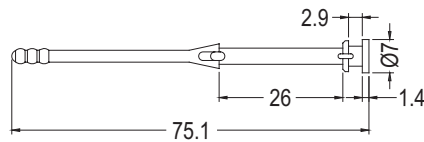

- MATERIAL:TPE
- COLOR:BLACK
- UNIT:mm

NEW

FAN MOUNTING Ø4.4 THICKNESS 5.0
CHASSIS MOUNTING Ø4.4 THICKNESS 0.8

PART NO	PACKAGE
BUB-85	500

FAN SNAP RIVET

PLASTECH

- MATERIAL:TPE
- COLOR:BLACK
- UNIT:mm

FAN MOUNTING Ø3.4 THICKNESS 26
CHASSIS MOUNTING Ø4.2 THICKNESS 2.9