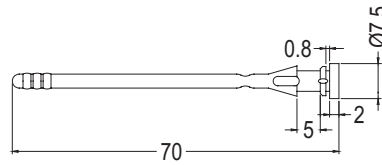

FAN SNAP RIVET

PLASTECH

- MATERIAL:TPE
- COLOR:BLACK
- UNIT:mm

NEW

FAN MOUNTING Ø3.5 THICKNESS 20
CHASSIS MOUNTING Ø4.2 THICKNESS 1.5

PART NO	PACKAGE
BUB-56	500

FAN SNAP RIVET

PLASTECH

- MATERIAL:TPE
- COLOR:BLACK
- UNIT:mm

NEW

FAN MOUNTING Ø4.4 THICKNESS 5.0
CHASSIS MOUNTING Ø4.4 THICKNESS 0.8

PART NO	PACKAGE
BUB-85	500

FAN SNAP RIVET

PLASTECH

- MATERIAL:TPE
- COLOR:BLACK
- UNIT:mm

FAN MOUNTING Ø3.4 THICKNESS 26
CHASSIS MOUNTING Ø4.2 THICKNESS 2.9