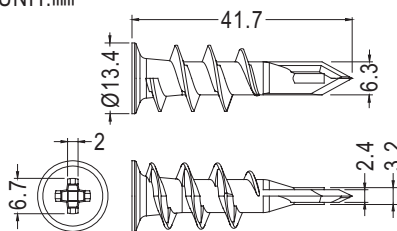

# PLASTIC CONICAL ANCHORS

PLASTECH

- MATERIAL:PP
- COLOR:GRAY
- UNIT:mm

PART NO	A	B	C	D	E	PACKAGE
PEB4-20	20.1	2.8	4.0	2.9	4.0	1000
PEB6-25	24.7	3.5	4.8	4.0	5.0	
PEB6-30	29.6	4.0	6.0	4.8	6.0	
PEB6-31	29.6	3.5	6.0	4.0	6.0	

# PLASTIC CONICAL ANCHORS

PLASTECH

- MATERIAL:PP
- COLOR:YELLOW
- UNIT:mm

PART NO	PACKAGE
PEB8-38	1000

# PLASTIC CONICAL ANCHORS

PLASTECH

- MATERIAL: PBT (UL)
- FLAME CLASS:94V-0
- COLOR:WHITE
- UNIT:mm

PART NO	PACKAGE
WMEZ-1	500