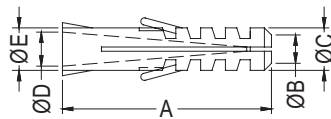

# PLASTIC CONICAL ANCHORS

PLASTECH

- MATERIAL:PP
- COLOR:NATURAL
- UNIT:mm

PART NO	PACKAGE
PEB3-25	1000

PART NO	PACKAGE
PEC5-28	1000

# PLASTIC CONICAL ANCHORS

PLASTECH

- MATERIAL:PP
- COLOR:GRAY
- UNIT:mm

PART NO	A	B	C	D	E	PACKAGE
PEB4-20	20.1	2.8	4.0	2.9	4.0	1000
PEB6-25	24.7	3.5	4.8	4.0	5.0	
PEB6-30	29.6	4.0	6.0	4.8	6.0	
PEB6-31	29.6	3.5	6.0	4.0	6.0	

# PLASTIC CONICAL ANCHORS

PLASTECH

- MATERIAL:PP
- COLOR:YELLOW
- UNIT:mm

PART NO	PACKAGE
PEB8-38	1000

# PLASTIC CONICAL ANCHORS

PLASTECH

- MATERIAL: PBT (UL)
- FLAME CLASS:94V-0
- COLOR:WHITE
- UNIT:mm

PART NO	PACKAGE
WMEZ-1	500