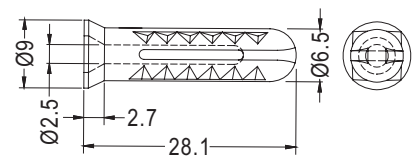

# PLASTIC CONICAL ANCHORS

PLASTECH

- MATERIAL:PP
- COLOR:NATURAL
- UNIT:mm

PART NO	PACKAGE
PEB3-25	1000

PART NO	PACKAGE
PEC5-28	1000

# PLASTIC CONICAL ANCHORS

PLASTECH

- MATERIAL:PP
- COLOR:GRAY
- UNIT:mm

PART NO	A	B	C	D	E	PACKAGE
PEB4-20	20.1	2.8	4.0	2.9	4.0	1000
PEB6-25	24.7	3.5	4.8	4.0	5.0	
PEB6-30	29.6	4.0	6.0	4.8	6.0	
PEB6-31	29.6	3.5	6.0	4.0	6.0	

# PLASTIC CONICAL ANCHORS

PLASTECH

- MATERIAL:PP
- COLOR:YELLOW
- UNIT:mm

PART NO	PACKAGE
PEB8-38	1000

# PLASTIC CONICAL ANCHORS

PLASTECH

- MATERIAL: PBT (UL)
- FLAME CLASS:94V-0
- COLOR:WHITE
- UNIT:mm

PART NO	PACKAGE
WMEZ-1	500