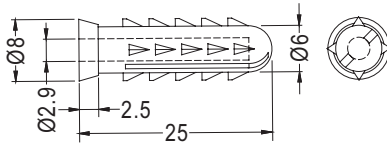

# PLASTIC CONICAL ANCHORS

PLASTECH

- MATERIAL:PP
- COLOR:NATURAL
- UNIT:mm

PART NO	PACKAGE
PEB3-25	1000

PART NO	PACKAGE
PEC5-28	1000

# PLASTIC CONICAL ANCHORS

PLASTECH

- MATERIAL:PP
- COLOR:GRAY
- UNIT:mm

PART NO	A	B	C	D	E	PACKAGE
PEB4-20	20.1	2.8	4.0	2.9	4.0	1000
PEB6-25	24.7	3.5	4.8	4.0	5.0	
PEB6-30	29.6	4.0	6.0	4.8	6.0	
PEB6-31	29.6	3.5	6.0	4.0	6.0	

# PLASTIC CONICAL ANCHORS

PLASTECH

- MATERIAL:PP
- COLOR:YELLOW
- UNIT:mm

PART NO	PACKAGE
PEB8-38	1000

# PLASTIC CONICAL ANCHORS

PLASTECH

- MATERIAL: PBT (UL)
- FLAME CLASS:94V-0
- COLOR:WHITE
- UNIT:mm

PART NO	PACKAGE
WMEZ-1	500