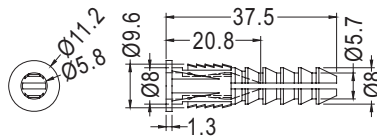

# PLASTIC CONICAL ANCHORS

PLASTECH

- MATERIAL:PP
- COLOR:GRAY
- UNIT:mm

PART NO	A	B	C	D	E	PACKAGE
PEB4-20	20.1	2.8	4.0	2.9	4.0	1000
PEB6-25	24.7	3.5	4.8	4.0	5.0	
PEB6-30	29.6	4.0	6.0	4.8	6.0	
PEB6-31	29.6	3.5	6.0	4.0	6.0	

# PLASTIC CONICAL ANCHORS

PLASTECH

- MATERIAL:PP
- COLOR:YELLOW
- UNIT:mm

PART NO	PACKAGE
PEB8-38	1000

# PLASTIC CONICAL ANCHORS

PLASTECH

- MATERIAL: PBT (UL)
- FLAME CLASS:94V-0
- COLOR:WHITE
- UNIT:mm

PART NO	PACKAGE
WMEZ-1	500