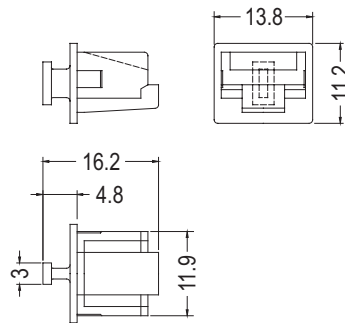

# CONNECTOR COVER

PLASTECH

- MATERIAL:PE
- COLOR:GRAY/BLACK
- UNIT:mm

**NEW**

PART NO	PACKAGE
PJR-45	500

# ESATA COVER

PLASTECH

- MATERIAL:ABS (UL)
- FLAME CLASS:94HB
- COLOR:BLACK
- UNIT:mm

PART NO	PACKAGE
ESATA-7	1000

7

# CONNECTOR COVER

PLASTECH

- MATERIAL:PE
- COLOR:BLACK
- UNIT:mm

PART NO	PACKAGE
HDMIC-1	1000