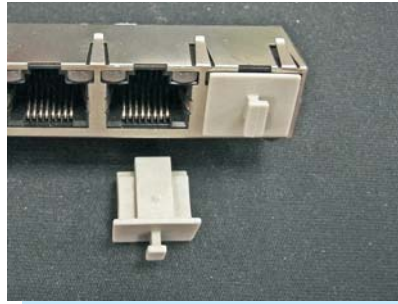

# CONNECTOR COVER

PLASTECH

- MATERIAL:PE
- COLOR:GRAY/BLACK
- UNIT:mm

**NEW**

PART NO	PACKAGE
PJR-45	500

# ESATA COVER

PLASTECH

- MATERIAL:ABS (UL)
- FLAME CLASS:94HB
- COLOR:BLACK
- UNIT:mm

PART NO	PACKAGE
ESATA-7	1000

7

# CONNECTOR COVER

PLASTECH

- MATERIAL:PE
- COLOR:BLACK
- UNIT:mm

PART NO	PACKAGE
HDMIC-1	1000