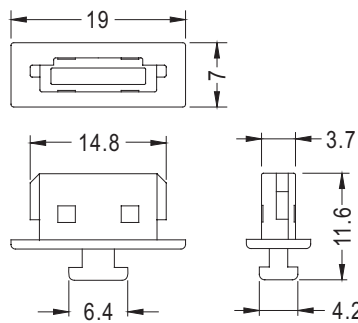

# CONNECTOR COVER

PLASTECH

- MATERIAL:PE
- COLOR:GRAY/BLACK
- UNIT:mm

**NEW**

PART NO	PACKAGE
PJR-45	500

# ESATA COVER

PLASTECH

- MATERIAL:ABS (UL)
- FLAME CLASS:94HB
- COLOR:BLACK
- UNIT:mm

PART NO	PACKAGE
ESATA-7	1000

7

# CONNECTOR COVER

PLASTECH

- MATERIAL:PE
- COLOR:BLACK
- UNIT:mm

PART NO	PACKAGE
HDMIC-1	1000