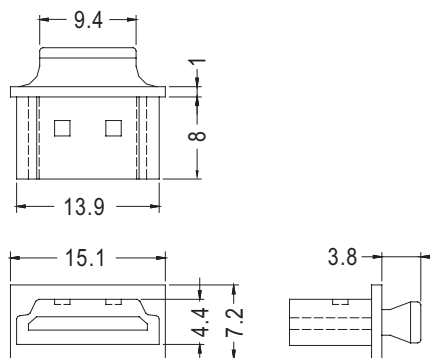

# ESATA COVER

PLASTECH

- MATERIAL:ABS (UL)
- FLAME CLASS:94HB
- COLOR:BLACK
- UNIT:mm

PART NO	PACKAGE
ESATA-7	1000

7

# CONNECTOR COVER

PLASTECH

- MATERIAL:PE
- COLOR:BLACK
- UNIT:mm

PART NO	PACKAGE
HDMIC-1	1000