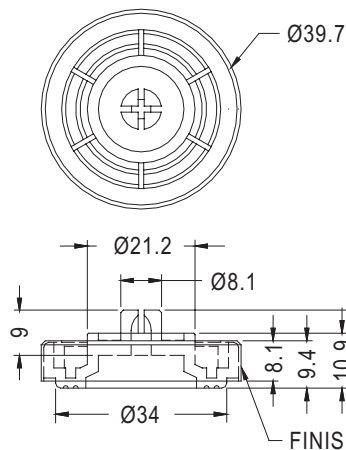

PART NO	A	PAD MATERIAL	FINISH
RA-45	15.0	EVA	GOLD PLATED
RA-45(S)			SILVER PLATED
RA-45(RUS)	14.0	RUBBER	SILVER PLATED
RA-45S(RU)	14.1	RUBBER	
RA-45(S)I		SILICON RUBBER	

PART NO	A	PAD MATERIAL	FINISH
RA-45S-3	12.5	EVA	SILVER PLATED

# GOLD PLATED FOOT

PLASTECH

- FOOT MATERIAL:PE
- PIN MATERIAL:PP
- METAL MATERIAL:AL
- COLOR:BLACK
- UNIT:mm

PART NO	FINISH
RAFF-40	GOLD PLATED
RAFF-40(S)	SILVER PLATED
RAFF-40(B)	BLACK PLATED

MOUNTING HOLE Ø8