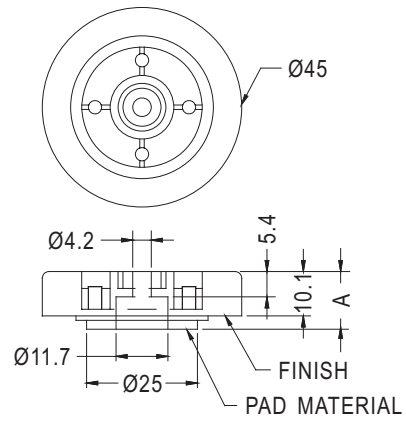

# GOLD PLATED FOOT

PLASTECH

- HOUSING MATERIAL:ABS
- METAL MATERIAL:AL
- COLOR:BLACK
- UNIT:mm

PART NO	A	PAD MATERIAL	FINISH
RA-45S-1	12.5	EVA	SILVER PLATED
RA-45-1(RU)	11.5	RUBBER	GOLD PLATED
RA45S-1(RU)			SILVER PLATED

PART NO	A	PAD MATERIAL	FINISH
RA-45	15.0	EVA	GOLD PLATED
RA-45(S)			SILVER PLATED
RA-45(RUS)	14.0	RUBBER	SILVER PLATED
RA-45S(RU)	14.1	RUBBER	
RA-45(S)I		SILICON RUBBER	

PART NO	A	PAD MATERIAL	FINISH
RA-45S-3	12.5	EVA	SILVER PLATED

# GOLD PLATED FOOT

PLASTECH

- FOOT MATERIAL:PE
- PIN MATERIAL:PP
- METAL MATERIAL:AL
- COLOR:BLACK
- UNIT:mm

PART NO	FINISH
RAFF-40	GOLD PLATED
RAFF-40(S)	SILVER PLATED
RAFF-40(B)	BLACK PLATED

MOUNTING HOLE Ø8