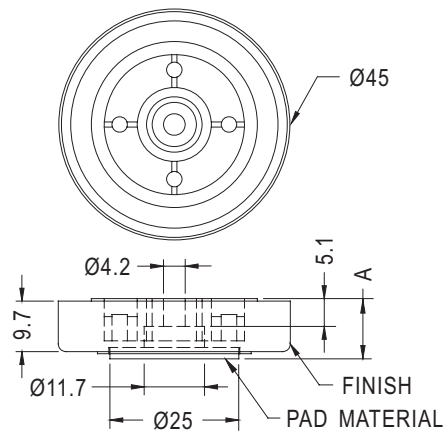

# GOLD PLATED FOOT

PLASTECH

- HOUSING MATERIAL:ABS
- METAL MATERIAL:AL
- COLOR:BLACK
- UNIT:mm

PART NO	A	PAD MATERIAL	FINISH
RA-45S-1	12.5	EVA	SILVER PLATED
RA-45-1(RU)	11.5	RUBBER	GOLD PLATED
RA45S-1(RU)			SILVER PLATED

PART NO	A	PAD MATERIAL	FINISH
RA-45	15.0	EVA	GOLD PLATED
RA-45(S)			SILVER PLATED
RA-45(RUS)	14.0	RUBBER	SILVER PLATED
RA-45S(RU)	14.1	RUBBER	
RA-45(S)I		SILICON RUBBER	

PART NO	A	PAD MATERIAL	FINISH
RA-45S-3	12.5	EVA	SILVER PLATED

# GOLD PLATED FOOT

PLASTECH

- FOOT MATERIAL:PE
- PIN MATERIAL:PP
- METAL MATERIAL:AL
- COLOR:BLACK
- UNIT:mm

PART NO	FINISH
RAFF-40	GOLD PLATED
RAFF-40(S)	SILVER PLATED
RAFF-40(B)	BLACK PLATED

MOUNTING HOLE Ø8