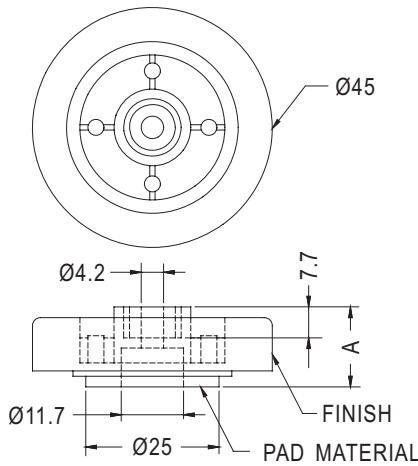

# GOLD PLATED FOOT

PLASTECH

- HOUSING MATERIAL:ABS
- METAL MATERIAL:AL
- COLOR:BLACK
- UNIT:mm

PART NO	A	PAD MATERIAL	FINISH
RA-45S-1	12.5	EVA	SILVER PLATED
RA-45-1(RU)	11.5	RUBBER	GOLD PLATED
RA45S-1(RU)			SILVER PLATED

PART NO	A	PAD MATERIAL	FINISH
RA-45	15.0	EVA	GOLD PLATED
RA-45(S)			SILVER PLATED
RA-45(RUS)	14.0	RUBBER	SILVER PLATED
RA-45S(RU)	14.1	RUBBER	
RA-45(S)I		SILICON RUBBER	

PART NO	A	PAD MATERIAL	FINISH
RA-45S-3	12.5	EVA	SILVER PLATED

# GOLD PLATED FOOT

PLASTECH

- FOOT MATERIAL:PE
- PIN MATERIAL:PP
- METAL MATERIAL:AL
- COLOR:BLACK
- UNIT:mm

PART NO	FINISH
RAFF-40	GOLD PLATED
RAFF-40(S)	SILVER PLATED
RAFF-40(B)	BLACK PLATED

MOUNTING HOLE Ø8