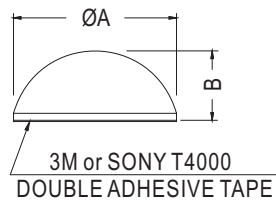

RUBBER FOOT

PLASTECH

- MATERIAL: RUBBER
- COLOR: BLACK/GRAY/COMPUTER
- UNIT: mm
- OTHER MATERIALS AVAILABLE: EPDM, SILICON,

PART NO	A	B	C
RF6-5	6.0	5.0	5.0
RF-003	10.0	9.5	4.2
RF-030	10.0	9.5	8.0
RF-009	10.8	10.2	3.0
RF11-5	11.0	9.6	5.0
RF-011	11.0	10.5	5.0

PART NO	A	B	C
RF11-3.2A	11.3	10.7	3.2
RF12-27A	11.7	10.6	2.85
RF-039	11.9	11.2	6.4
RF-015	12.0	11.2	5.1
RF-019	12.0	9.5	4.0
RF-019A	12.7	10.0	3.8
RF-032	12.7	11.5	4.0
RF-005	13.0	11.4	5.0
RF-012	13.0	12.2	4.5
RF-007	19.0	17.0	7.2
RF-020	19.0	15.8	4.2
RF20-5	19.8	18.0	5.0
RF-008	20.0	19.0	6.0
RF24-8	24.0	20.0	8.5

RUBBER FOOT

PLASTECH

- MATERIAL: RUBBER
- COLOR: BLACK/GRAY
- UNIT: mm
- OTHER MATERIALS AVAILABLE: EPDM, SILICON,

PART NO	A	B
RF-021	6.7	4.2
RF-1106	11.0	6.0
RF-022	11.3	5.6
RF14-8A	14.0	8.0
RF-006	15.9	8.0
RF21-8.5	21.6	8.52
RF21-10	21.6	10.0

RUBBER FOOT

PLASTECH

- MATERIAL: RUBBER
- COLOR: BLACK/GRAY/COMPUTER
- UNIT: mm

PART NO
RF-031

PART NO	A	B	C
RF-016	29.6	6.6	4.1
RF-017	29.0	8.8	4.9