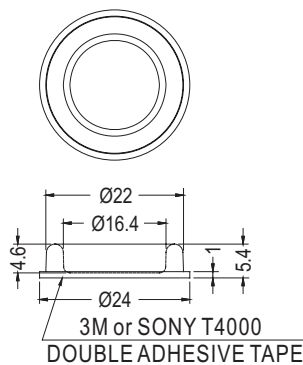

PART NO	A	B	C
RF11-3.2A	11.3	10.7	3.2
RF12-27A	11.7	10.6	2.85
RF-039	11.9	11.2	6.4
RF-015	12.0	11.2	5.1
RF-019	12.0	9.5	4.0
RF-019A	12.7	10.0	3.8
RF-032	12.7	11.5	4.0
RF-005	13.0	11.4	5.0
RF-012	13.0	12.2	4.5
RF-007	19.0	17.0	7.2
RF-020	19.0	15.8	4.2
RF20-5	19.8	18.0	5.0
RF-008	20.0	19.0	6.0
RF24-8	24.0	20.0	8.5

RUBBER FOOT

PLASTECH

- MATERIAL: RUBBER
- COLOR: BLACK/GRAY
- UNIT: mm
- OTHER MATERIALS AVAILABLE: EPDM, SILICON,

PART NO	A	B
RF-021	6.7	4.2
RF-1106	11.0	6.0
RF-022	11.3	5.6
RF14-8A	14.0	8.0
RF-006	15.9	8.0
RF21-8.5	21.6	8.52
RF21-10	21.6	10.0

RUBBER FOOT

PLASTECH

- MATERIAL: RUBBER
- COLOR: BLACK/GRAY/COMPUTER
- UNIT: mm

PART NO
RF-031

PART NO	A	B	C
RF-016	29.6	6.6	4.1
RF-017	29.0	8.8	4.9