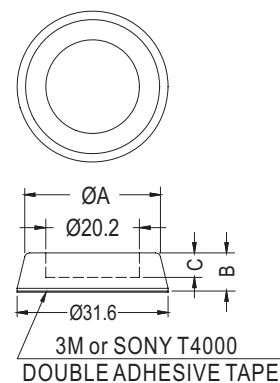

PART NO	A	B	C
RF11-3.2A	11.3	10.7	3.2
RF12-27A	11.7	10.6	2.85
RF-039	11.9	11.2	6.4
RF-015	12.0	11.2	5.1
RF-019	12.0	9.5	4.0
RF-019A	12.7	10.0	3.8
RF-032	12.7	11.5	4.0
RF-005	13.0	11.4	5.0
RF-012	13.0	12.2	4.5
RF-007	19.0	17.0	7.2
RF-020	19.0	15.8	4.2
RF20-5	19.8	18.0	5.0
RF-008	20.0	19.0	6.0
RF24-8	24.0	20.0	8.5

RUBBER FOOT

PLASTECH

- MATERIAL: RUBBER
- COLOR: BLACK/GRAY
- UNIT: mm
- OTHER MATERIALS AVAILABLE: EPDM, SILICON,

PART NO	A	B
RF-021	6.7	4.2
RF-1106	11.0	6.0
RF-022	11.3	5.6
RF14-8A	14.0	8.0
RF-006	15.9	8.0
RF21-8.5	21.6	8.52
RF21-10	21.6	10.0

RUBBER FOOT

PLASTECH

- MATERIAL: RUBBER
- COLOR: BLACK/GRAY/COMPUTER
- UNIT: mm

PART NO
RF-031

PART NO	A	B	C
RF-016	29.6	6.6	4.1
RF-017	29.0	8.8	4.9