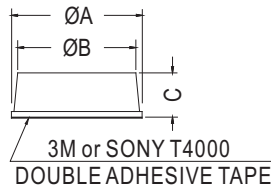

RUBBER FOOT

PLASTECH

- MATERIAL: RUBBER
- COLOR: BLACK/GRAY/COMPUTER
- UNIT: mm
- OTHER MATERIALS AVAILABLE: EPDM, SILICON,

PART NO	A	B	C
RF6-5	6.0	5.0	5.0
RF-003	10.0	9.5	4.2
RF-030	10.0	9.5	8.0
RF-009	10.8	10.2	3.0
RF11-5	11.0	9.6	5.0
RF-011	11.0	10.5	5.0

PART NO	A	B	C
RF11-3.2A	11.3	10.7	3.2
RF12-27A	11.7	10.6	2.85
RF-039	11.9	11.2	6.4
RF-015	12.0	11.2	5.1
RF-019	12.0	9.5	4.0
RF-019A	12.7	10.0	3.8
RF-032	12.7	11.5	4.0
RF-005	13.0	11.4	5.0
RF-012	13.0	12.2	4.5
RF-007	19.0	17.0	7.2
RF-020	19.0	15.8	4.2
RF20-5	19.8	18.0	5.0
RF-008	20.0	19.0	6.0
RF24-8	24.0	20.0	8.5

RUBBER FOOT

PLASTECH

- MATERIAL: RUBBER
- COLOR: BLACK/GRAY
- UNIT: mm
- OTHER MATERIALS AVAILABLE: EPDM, SILICON,

PART NO	A	B
RF-021	6.7	4.2
RF-1106	11.0	6.0
RF-022	11.3	5.6
RF14-8A	14.0	8.0
RF-006	15.9	8.0
RF21-8.5	21.6	8.52
RF21-10	21.6	10.0

RUBBER FOOT

PLASTECH

- MATERIAL: RUBBER
- COLOR: BLACK/GRAY/COMPUTER
- UNIT: mm

PART NO
RF-031

PART NO	A	B	C
RF-016	29.6	6.6	4.1
RF-017	29.0	8.8	4.9