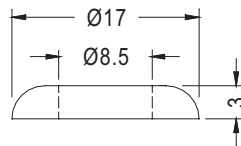

# O RING

PLASTECH

- MATERIAL:NBR
- COLOR:BLACK
- UNIT:mm

PART NO	A	B	PACKAGE
OR-2	2.0	1.0	2000
OR-2.7	2.75	0.6	
OR-2.8	2.8	0.5	
OR-2.9	2.9	1.78	
OR-3.6	3.6	1.78	
OR-4	4.0	2.0	
OR-4.6	4.6	1.78	
OR-5	5.0	1.0	

PART NO	A	B	PACKAGE
OR-5.8	5.8	1.9	2000
OR-6	6.02	2.6	
OR-7.6	7.65	1.78	
OR-7.9	7.9	1.0	
OR-8	8.0		
OR-9.8	9.8	2.4	
OR-11	11.0	2.0	
OR-21.3	21.3	3.0	
OR-23.2	23.2	1.5	
OR-25.2	25.2	3.5	
OR-84.4	84.4	3.1	500

# RUBBER FOOT

PLASTECH

- MATERIAL:RUBBER
- COLOR:BLACK
- UNIT:mm

**PART NO**  
RWF8.5-3N

- MATERIAL:RUBBER
- COLOR:BLACK
- UNIT:mm

PART NO	A	B	C
RWF3.5-0.5	8.0	3.5	0.5
RWF3.5-1			1.0

PART NO	A	B	C
RWF3.5-1.5	11.0	3.5	1.5
RWF18-8.5-15	18.0	8.5	
RWF20-1.5	20.0	6.0	
RWF25-2	25.0	11.0	2.0
RWF40-2	40.0	12.0	
RWF43-2	43.0	30.1	