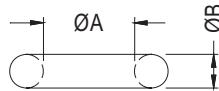

# RUBBER FOOT

PLASTECH

- MATERIAL:RUBBER
- COLOR:BLACK/GRAY
- UNIT:mm

PART NO	A	B	C	D	E
RF-018	22.3	19.6	4.9	9.0	9.8
RF20-10	21.0	18.1	10.6	6.9	10.6
RF-029	22.3	19.0	6.5	7.2	10.2

# O RING

PLASTECH

- MATERIAL:NBR
- COLOR:BLACK
- UNIT:mm

PART NO	A	B	PACKAGE
OR-2	2.0	1.0	2000
OR-2.7	2.75	0.6	
OR-2.8	2.8	0.5	
OR-2.9	2.9	1.78	
OR-3.6	3.6	1.78	
OR-4	4.0	2.0	
OR-4.6	4.6	1.78	
OR-5	5.0	1.0	

PART NO	A	B	PACKAGE
OR-5.8	5.8	1.9	2000
OR-6	6.02	2.6	
OR-7.6	7.65	1.78	
OR-7.9	7.9	1.0	
OR-8	8.0		
OR-9.8	9.8	2.4	
OR-11	11.0	2.0	
OR-21.3	21.3	3.0	
OR-23.2	23.2	1.5	
OR-25.2	25.2	3.5	
OR-84.4	84.4	3.1	500