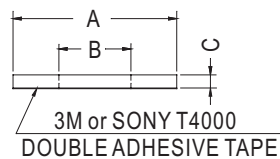

PART NO	A	B	PACKAGE
OR-5.8	5.8	1.9	2000
OR-6	6.02	2.6	
OR-7.6	7.65	1.78	
OR-7.9	7.9	1.0	
OR-8	8.0		
OR-9.8	9.8	2.4	
OR-11	11.0	2.0	
OR-21.3	21.3	3.0	
OR-23.2	23.2	1.5	
OR-25.2	25.2	3.5	
OR-84.4	84.4	3.1	500

# RUBBER FOOT

PLASTECH

- MATERIAL:RUBBER
- COLOR:BLACK
- UNIT:mm

**PART NO**  
RWF8.5-3N

- MATERIAL:RUBBER
- COLOR:BLACK
- UNIT:mm

PART NO	A	B	C
RWF3.5-0.5	8.0	3.5	0.5
RWF3.5-1			1.0

PART NO	A	B	C
RWF3.5-1.5	11.0	3.5	1.5
RWF18-8.5-15	18.0	8.5	
RWF20-1.5	20.0	6.0	
RWF25-2	25.0	11.0	2.0
RWF40-2	40.0	12.0	
RWF43-2	43.0	30.1	