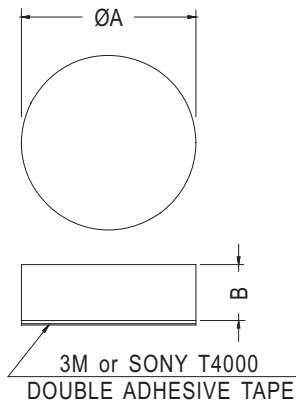

- MATERIAL: RUBBER
- COLOR: BLACK/GRAY/COMPUTER
- UNIT: mm
- OTHER MATERIALS AVAILABLE: EPDM, SILICON,
- PRL9-4 MATERIAL: PORN
- OPTIONAL THICKNESS: 0.5-3.2mm

WE MAKE DIFFERENT SIZE FOR YOUR ORDER.

PART NO	A	B
RF3.8-2	3.8	2.0
RF0415		1.5
RF4-0.5	4.0	0.5
RF4-0.6		0.6
RF4.5-1.5		1.5
RF4.5-2.7	4.5	2.7
RF4.8-1	4.8	1.0
RF5-1.5		1.5
RF5-2	5.0	2.0
RF5-2.5		2.5
RF5-3.5		3.5
RF5.3-0.7	5.3	0.7
RF5.5-1.6	5.5	1.6
RF5.6-2	5.6	2.0
RF6-0.5		0.5
RF6-0.8		0.8
RF6-0.9		0.9
RF6-1		1.0
RF6-1.3	6.0	1.3
RF6-1.5		1.5
RF6-2		2.0
RF6-2.5		2.5
RF6-3		3.0
RF6-3.5		3.5
RF6.4-2.6	6.4	2.6
RF6.5-1	6.5	1.0
RF6.5-2.5		2.5
RF6.6-1.5		1.5
RF6.6-1.8	6.6	1.8
RF6.6-2		2.0
RF7-0.5		0.5
RF7-0.9		0.9
RF7-1		1.0
RF7-1.5	7.0	1.5
RF7-2		2.0
RF7-2.5		2.5
RF7-2.7		2.7
RF7.2-1.5	7.2	1.5
RF7.5-2	7.5	2.0
RF-001	8.0	1.8
RF8-0.5		0.5

PART NO	A	B
RF8-1		1.0
RF8-1.4		1.4
RF8-1.5	8.0	1.5
RF8-2		2.0
RF8-2.5		2.5
RF8-3		3.0
RF8.5-1.5	8.5	1.5
RF8.5-2		2.0
RF9-1		1.0
RF9-1.2		1.2
RF9-1.5	9.0	1.5
RF9-2		2.0
RF9-2.5		2.5
RF9-3		3.0
RF9.5-0.8	9.5	0.8
RF9.5-1.5		1.5
RF9.5-1.8		1.8
RF9.5-2		2.0
RF9.5-3		3.0
RF10-0.8		0.8
RF10-1		1.0
RF10-1.3	10.0	1.3
RF-1016		1.6
RF-1018		1.8
RF10-2		2.0
RF10-3		3.0
RF10.5-1	10.5	1.0
RF10.5-15		1.5
RF10.5-2		2.0
RF-11632	11.6	3.2
RF12-1.5		1.5
RF-1210		1.0
RF12-2.7		2.7
RF-1220	12.0	2.0
RF12-3		3.0
RF12-3.6		3.6
RF-1232		3.2
RF-12520	12.5	2.0
RF-12.5-1		1.0
RF12732	12.7	3.2
RF13-1	13.0	1.0

PART NO	A	B
RF13-3	13.0	3.0
RF14-4	14.0	4.0
RF14530		3.0
RF14.5-4	14.5	4.0
RF1463	14.6	3.0
RF-1510		1.0
RF-1520	15.0	2.0
RF-1530		3.0
RF16.5-3	16.5	3.0
RF18-1.3		1.3
RF18-1.5	18.0	1.5
RF18-2.5		2.5
RF19-1		1.0
RF19-2	19.0	2.0
RF19-3		3.0
RF19-4		4.0
RF-19823	19.8	2.3
RF20-1		1.0
RF20-1.5		1.5
RF20-1.8	20.0	1.8
RF-2023		2.3
RF-2025		2.5
RF-2030		3.0
RF22-2		2.0
RF22-2.5	22.0	2.5
RF22-5		5.0
RF-2220		2.0
RF24.6-3	24.6	3.0
RF25-2.3	25.0	2.3
RF27-3	27.0	3.0
RF28-3.2	28.0	3.2
RF30-2	30.0	2.0
RF40-1	40.0	1.0
RF58-1.5	58.0	1.5
RF58-2		2.0