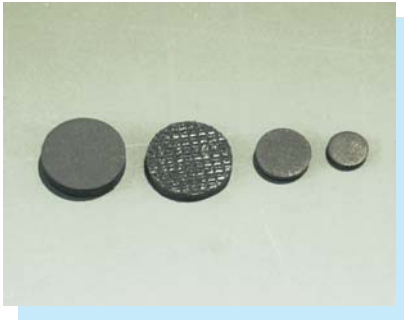

- MATERIAL: RUBBER
- COLOR: BLACK/GRAY/COMPUTER
- UNIT: mm
- OTHER MATERIALS AVAILABLE: EPDM, SILICON,
- PRL9-4 MATERIAL: PORN
- OPTIONAL THICKNESS: 0.5-3.2mm

WE MAKE DIFFERENT SIZE FOR YOUR ORDER.

PART NO	A	B
RF3.8-2	3.8	2.0
RF0415		1.5
RF4-0.5	4.0	0.5
RF4-0.6		0.6
RF4.5-1.5		1.5
RF4.5-2.7	4.5	2.7
RF4.8-1	4.8	1.0
RF5-1.5		1.5
RF5-2	5.0	2.0
RF5-2.5		2.5
RF5-3.5		3.5
RF5.3-0.7	5.3	0.7
RF5.5-1.6	5.5	1.6
RF5.6-2	5.6	2.0
RF6-0.5		0.5
RF6-0.8		0.8
RF6-0.9		0.9
RF6-1		1.0
RF6-1.3	6.0	1.3
RF6-1.5		1.5
RF6-2		2.0
RF6-2.5		2.5
RF6-3		3.0
RF6-3.5		3.5
RF6.4-2.6	6.4	2.6
RF6.5-1	6.5	1.0
RF6.5-2.5		2.5
RF6.6-1.5		1.5
RF6.6-1.8	6.6	1.8
RF6.6-2		2.0
RF7-0.5		0.5
RF7-0.9		0.9
RF7-1		1.0
RF7-1.5	7.0	1.5
RF7-2		2.0
RF7-2.5		2.5
RF7-2.7		2.7
RF7.2-1.5	7.2	1.5
RF7.5-2	7.5	2.0
RF-001	8.0	1.8
RF8-0.5		0.5

PART NO	A	B
RF8-1		1.0
RF8-1.4		1.4
RF8-1.5	8.0	1.5
RF8-2		2.0
RF8-2.5		2.5
RF8-3		3.0
RF8.5-1.5	8.5	1.5
RF8.5-2		2.0
RF9-1		1.0
RF9-1.2		1.2
RF9-1.5	9.0	1.5
RF9-2		2.0
RF9-2.5		2.5
RF9-3		3.0
RF9.5-0.8	9.5	0.8
RF9.5-1.5		1.5
RF9.5-1.8		1.8
RF9.5-2		2.0
RF9.5-3		3.0
RF10-0.8		0.8
RF10-1		1.0
RF10-1.3	10.0	1.3
RF-1016		1.6
RF-1018		1.8
RF10-2		2.0
RF10-3		3.0
RF10.5-1	10.5	1.0
RF10.5-15		1.5
RF10.5-2		2.0
RF-11632	11.6	3.2
RF12-1.5		1.5
RF-1210		1.0
RF12-2.7		2.7
RF-1220	12.0	2.0
RF12-3		3.0
RF12-3.6		3.6
RF-1232		3.2
RF-12520	12.5	2.0
RF-12.5-1		1.0
RF12732	12.7	3.2
RF13-1	13.0	1.0

PART NO	A	B
RF13-3	13.0	3.0
RF14-4	14.0	4.0
RF14530		3.0
RF14.5-4	14.5	4.0
RF1463	14.6	3.0
RF-1510		1.0
RF-1520	15.0	2.0
RF-1530		3.0
RF16.5-3	16.5	3.0
RF18-1.3		1.3
RF18-1.5	18.0	1.5
RF18-2.5		2.5
RF19-1		1.0
RF19-2	19.0	2.0
RF19-3		3.0
RF19-4		4.0
RF-19823	19.8	2.3
RF20-1		1.0
RF20-1.5		1.5
RF20-1.8	20.0	1.8
RF-2023		2.3
RF-2025		2.5
RF-2030		3.0
RF22-2		2.0
RF22-2.5	22.0	2.5
RF22-5		5.0
RF-2220		2.0
RF24.6-3	24.6	3.0
RF25-2.3	25.0	2.3
RF27-3	27.0	3.0
RF28-3.2	28.0	3.2
RF30-2	30.0	2.0
RF40-1	40.0	1.0
RF58-1.5	58.0	1.5
RF58-2		2.0