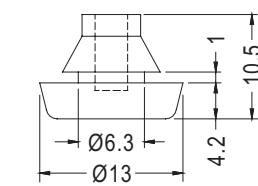

- MATERIAL:NEOPRENE
- COLOR:BLACK
- UNIT:mm

NEW

PART NO	PACKAGE
TNF-15	2000

- MATERIAL:RUBBER
- COLOR:BLACK
- UNIT:mm

MOUNTING HOLE Ø5.2

PART NO	PACKAGE
TNF-1	1000

MOUNTING HOLE Ø8.2

PART NO	PACKAGE
TNF-2	1000

MOUNTING HOLE Ø6.35

PART NO	PACKAGE
TNF-3	1000