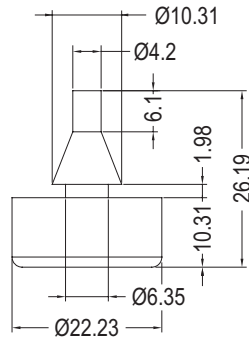

- MATERIAL:NEOPRENE
- COLOR:BLACK
- UNIT:mm

NEW

PART NO	PACKAGE
TNF-15	2000

- MATERIAL:RUBBER
- COLOR:BLACK
- UNIT:mm

MOUNTING HOLE Ø5.2

PART NO	PACKAGE
TNF-1	1000

MOUNTING HOLE Ø8.2

PART NO	PACKAGE
TNF-2	1000

MOUNTING HOLE Ø6.35

PART NO	PACKAGE
TNF-3	1000