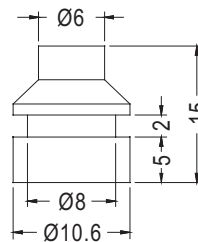

- MATERIAL:NEOPRENE
- COLOR:BLACK
- UNIT:mm

NEW

PART NO	PACKAGE
TNF-15	2000

- MATERIAL:RUBBER
- COLOR:BLACK
- UNIT:mm

MOUNTING HOLE Ø5.2

PART NO	PACKAGE
TNF-1	1000

MOUNTING HOLE Ø8.2

PART NO	PACKAGE
TNF-2	1000

MOUNTING HOLE Ø6.35

PART NO	PACKAGE
TNF-3	1000