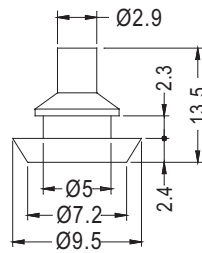

- MATERIAL:NEOPRENE
- COLOR:BLACK
- UNIT:mm

NEW

PART NO	PACKAGE
TNF-15	2000

- MATERIAL:RUBBER
- COLOR:BLACK
- UNIT:mm

MOUNTING HOLE Ø5.2

PART NO	PACKAGE
TNF-1	1000

MOUNTING HOLE Ø8.2

PART NO	PACKAGE
TNF-2	1000

MOUNTING HOLE Ø6.35

PART NO	PACKAGE
TNF-3	1000