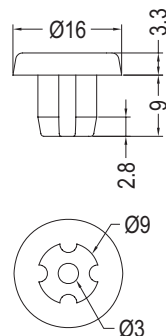

# RUBBER FOOT

PLASTECH

- MATERIAL:RUBBER
- COLOR:BLACK
- UNIT:mm

MOUNTING HOLE Ø4.2

PART NO	PACKAGE
TNF-5	1000

# RUBBER FOOT

PLASTECH

- MATERIAL:RUBBER
- COLOR:BLACK
- UNIT:mm

MOUNTING HOLE Ø6.5

PART NO	PACKAGE
TNF-6	2000

# RUBBER FOOT

PLASTECH

- MATERIAL:RUBBER
- COLOR:BLACK
- UNIT:mm

NEW

PART NO	PACKAGE
TNF-9	2000