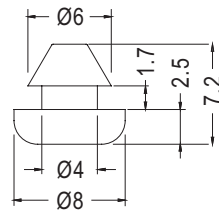

# RUBBER FOOT

PLASTECH

- MATERIAL:RUBBER
- COLOR:BLACK
- UNIT:mm

MOUNTING HOLE Ø4.2

PART NO	PACKAGE
TNF-5	1000

# RUBBER FOOT

PLASTECH

- MATERIAL:RUBBER
- COLOR:BLACK
- UNIT:mm

MOUNTING HOLE Ø6.5

PART NO	PACKAGE
TNF-6	2000

# RUBBER FOOT

PLASTECH

- MATERIAL:RUBBER
- COLOR:BLACK
- UNIT:mm

NEW

PART NO	PACKAGE
TNF-9	2000