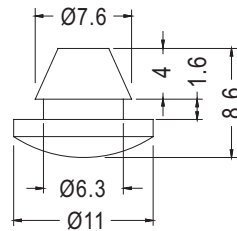

# RUBBER FOOT

PLASTECH

- MATERIAL:RUBBER
- COLOR:BLACK
- UNIT:mm

MOUNTING HOLE Ø4.2

PART NO	PACKAGE
TNF-5	1000

# RUBBER FOOT

PLASTECH

- MATERIAL:RUBBER
- COLOR:BLACK
- UNIT:mm

MOUNTING HOLE Ø6.5

PART NO	PACKAGE
TNF-6	2000

# RUBBER FOOT

PLASTECH

- MATERIAL:RUBBER
- COLOR:BLACK
- UNIT:mm

NEW

PART NO	PACKAGE
TNF-9	2000